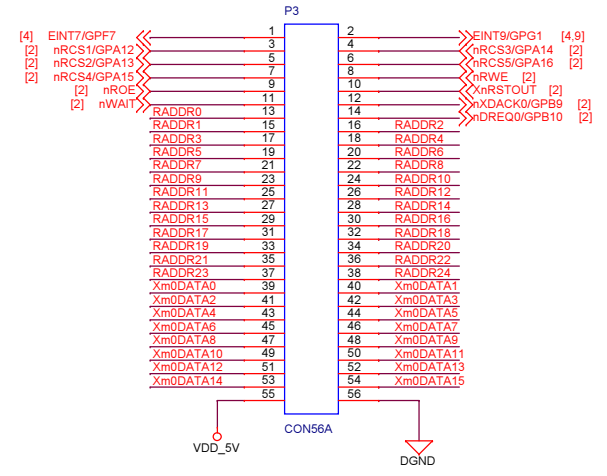

Reset

Clock

Title		
Size A3	Document Number	Rev
Date:	Tuesday, July 14, 2015	Sheet 7 of 11

Title		
Size A3	Document Number	Rev
Date: Tuesday, July 14, 2015	Sheet 8 of 11	

Title		
Size A3	Document Number <Doc>	Rev <Rev>
Date: Wednesday, July 15, 2015	Sheet 9	of 11

D

D

C

C

B

B

A

A