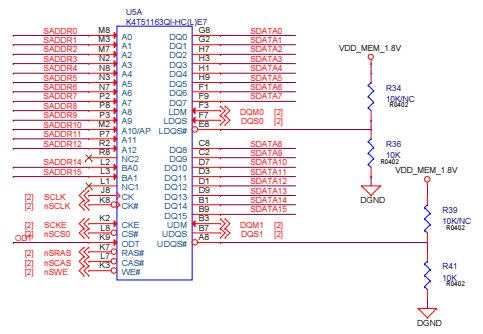

Micro2451 1506

Title		
Size A3	Document Number <Doc>	Rev
Date:	Tuesday, July 14, 2015	Sheet 1 of 11

Title		
Size A3	Document Number	Rev
Date:	Wednesday, July 15, 2015	Sheet 3 of 11

Title		
Size	Document Number	Rev
Date:	Wednesday, July 15, 2015	Sheet 4 of 11