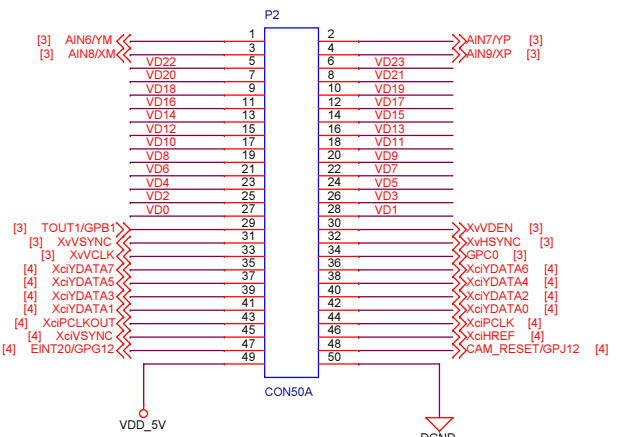

Reset

Clock

Title		
Size A3	Document Number	Rev
Date:	Tuesday, July 14, 2015	Sheet 7 of 11

Title		
Size A3	Document Number	Rev
Date: Tuesday, July 14, 2015	Sheet 8 of 11	

Title		
Size A3	Document Number <Doc>	Rev <Rev>
Date: Wednesday, July 15, 2015	Sheet 9	of 11

D

D

C

C

B

B

A

A