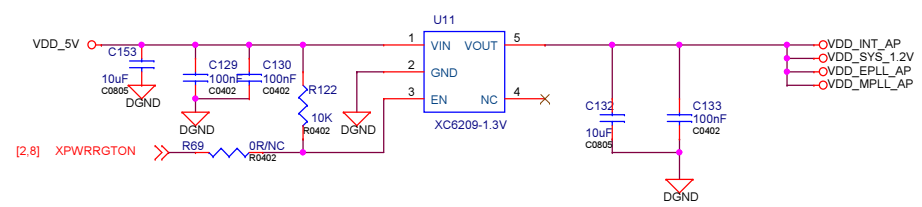

Reset

Clock

Title		
Size A3	Document Number	Rev
Date:	Tuesday, July 14, 2015	Sheet 7 of 11

Title		
Size A3	Document Number	Rev
Date: Tuesday, July 14, 2015	Sheet 8 of 11	

Title		
Size A3	Document Number <Doc>	Rev <Rev>
Date: Wednesday, July 15, 2015	Sheet 9	of 11