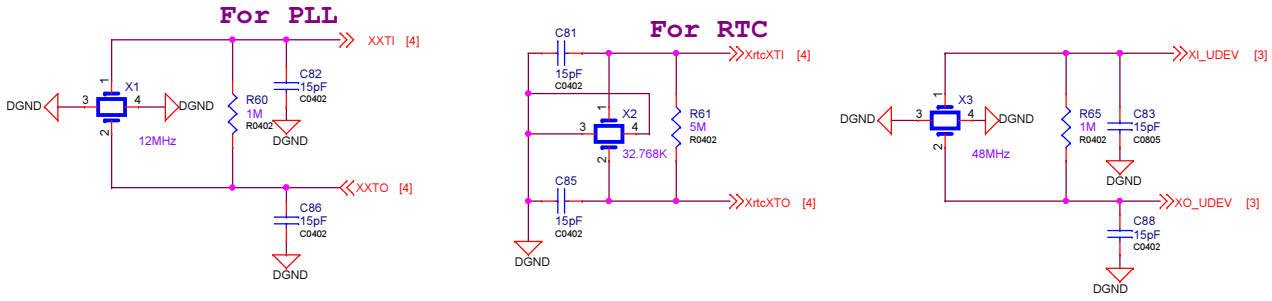

Reset

Clock

Title		
Size A3	Document Number	Rev
Date:	Tuesday, July 14, 2015	Sheet 7 of 11

Title		
Size A3	Document Number	Rev
Date: Tuesday, July 14, 2015	Sheet 8 of 11	

Title		
Size A3	Document Number <Doc>	Rev <Rev>
Date: Wednesday, July 15, 2015	Sheet 9	of 11