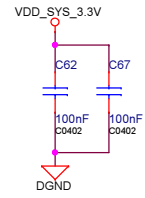

Reset

Clock

Title		
Size A3	Document Number	Rev
Date:	Tuesday, July 14, 2015	Sheet 7 of 11

Title		
Size A3	Document Number	Rev
Date: Tuesday, July 14, 2015	Sheet 8 of 11	

Title		
Size A3	Document Number <Doc>	Rev <Rev>
Date: Wednesday, July 15, 2015	Sheet 9	of 11