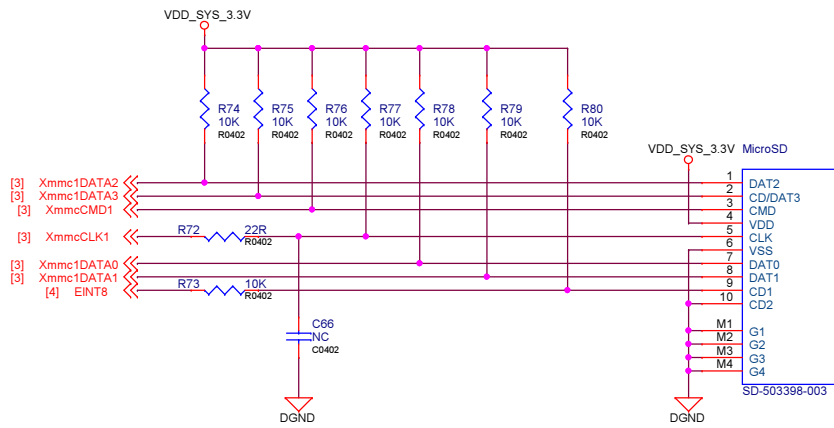

Reset

Clock

Title		
Size A3	Document Number	Rev
Date:	Tuesday, July 14, 2015	Sheet 7 of 11

Title		
Size A3	Document Number	Rev
Date: Tuesday, July 14, 2015	Sheet 8 of 11	

Title		
Size A3	Document Number <Doc>	Rev <Rev>
Date: Wednesday, July 15, 2015	Sheet 9	of 11