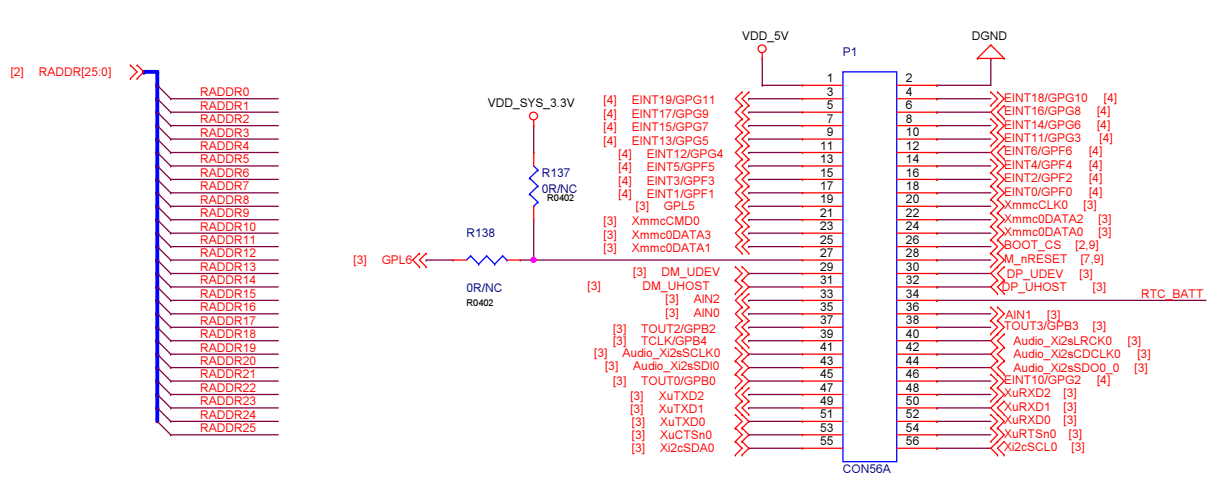

Reset

Clock

Title		
Size A3	Document Number	Rev
Date:	Tuesday, July 14, 2015	Sheet 7 of 11

Title		
Size A3	Document Number	Rev
Date: Tuesday, July 14, 2015	Sheet 8 of 11	

Title		
Size A3	Document Number <Doc>	Rev <Rev>
Date: Wednesday, July 15, 2015	Sheet 9	of 11