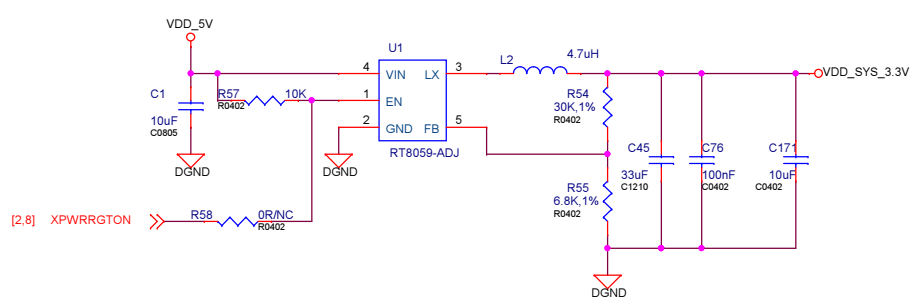

Reset

Clock

Title		
Size A3	Document Number	Rev
Date:	Tuesday, July 14, 2015	Sheet 7 of 11

Title		
Size A3	Document Number	Rev
Date: Tuesday, July 14, 2015	Sheet 8 of 11	

Title		
Size A3	Document Number <Doc>	Rev <Rev>
Date: Wednesday, July 15, 2015	Sheet 9	of 11