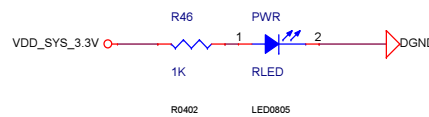

Reset

Clock

Title		
Size A3	Document Number	Rev
Date:	Tuesday, July 14, 2015	Sheet 7 of 11

Title		
Size A3	Document Number	Rev
Date: Tuesday, July 14, 2015	Sheet 8 of 11	

Title		
Size A3	Document Number <Doc>	Rev <Rev>
Date: Wednesday, July 15, 2015	Sheet 9	of 11