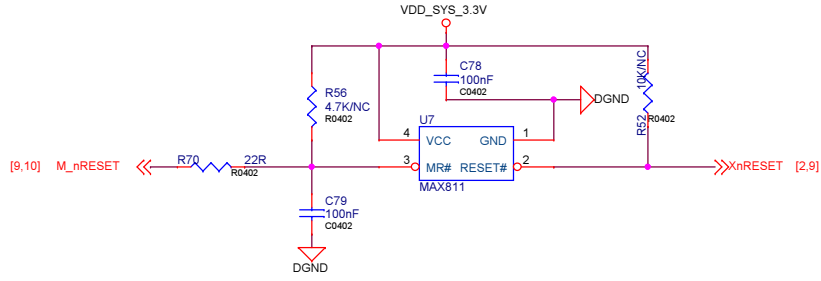

Reset

Clock

Title		
Size A3	Document Number	Rev
Date:	Tuesday, July 14, 2015	Sheet 7 of 11

Title		
Size A3	Document Number	Rev
Date: Tuesday, July 14, 2015	Sheet 8 of 11	

Title		
Size A3	Document Number <Doc>	Rev <Rev>
Date: Wednesday, July 15, 2015	Sheet 9	of 11