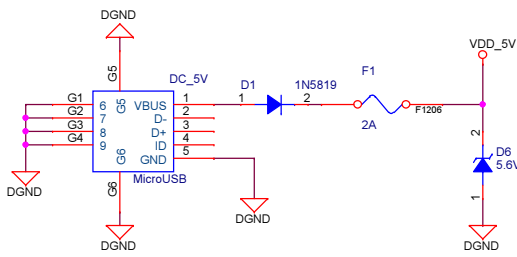

Reset

Clock

Title		
Size A3	Document Number	Rev
Date:	Tuesday, July 14, 2015	Sheet 7 of 11

Title		
Size A3	Document Number	Rev
Date: Tuesday, July 14, 2015	Sheet 8 of 11	

Title		
Size A3	Document Number <Doc>	Rev <Rev>
Date: Wednesday, July 15, 2015	Sheet 9	of 11