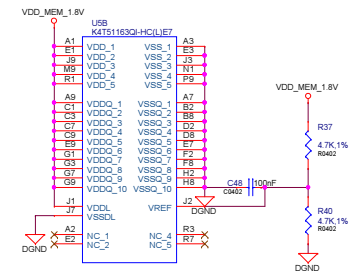

Micro2451 1506

Title		
Size A3	Document Number <Doc>	Rev
Date:	Tuesday, July 14, 2015	Sheet 1 of 11

Title		
Size A3	Document Number	Rev
Date:	Wednesday, July 15, 2015	Sheet 3 of 11

Title		
Size	Document Number	Rev
Date:	Wednesday, July 15, 2015	Sheet 4 of 11