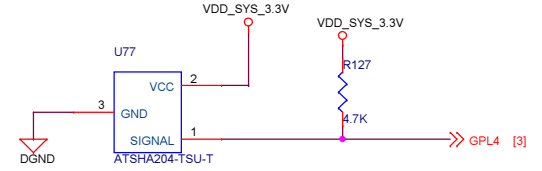

Reset

Clock

Title		
Size A3	Document Number	Rev
Date:	Tuesday, July 14, 2015	Sheet 7 of 11

Title		
Size A3	Document Number	Rev
Date: Tuesday, July 14, 2015	Sheet 8 of 11	

Title		
Size A3	Document Number <Doc>	Rev <Rev>
Date: Wednesday, July 15, 2015	Sheet 9	of 11