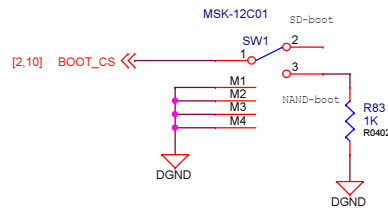

Reset

Clock

Title		
Size A3	Document Number	Rev
Date:	Tuesday, July 14, 2015	Sheet 7 of 11

Title		
Size A3	Document Number	Rev
Date: Tuesday, July 14, 2015	Sheet 8 of 11	

Title		
Size A3	Document Number <Doc>	Rev <Rev>
Date: Wednesday, July 15, 2015	Sheet 9	of 11