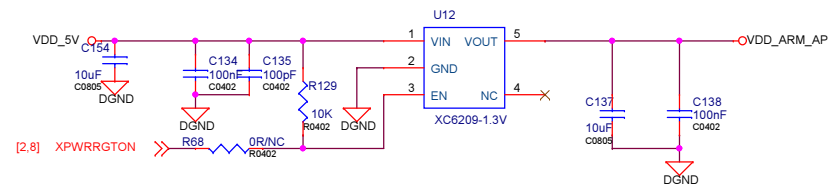

Reset

Clock

Title		
Size A3	Document Number	Rev
Date:	Tuesday, July 14, 2015	Sheet 7 of 11

Title		
Size A3	Document Number	Rev
Date: Tuesday, July 14, 2015	Sheet 8 of 11	

Title		
Size A3	Document Number <Doc>	Rev <Rev>
Date: Wednesday, July 15, 2015	Sheet 9	of 11