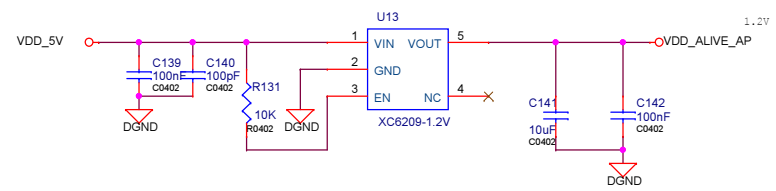

Reset

Clock

Title		
Size A3	Document Number	Rev
Date:	Tuesday, July 14, 2015	Sheet 7 of 11

Title		
Size A3	Document Number	Rev
Date: Tuesday, July 14, 2015	Sheet 8 of 11	

Title		
Size A3	Document Number <Doc>	Rev <Rev>
Date: Wednesday, July 15, 2015	Sheet 9	of 11