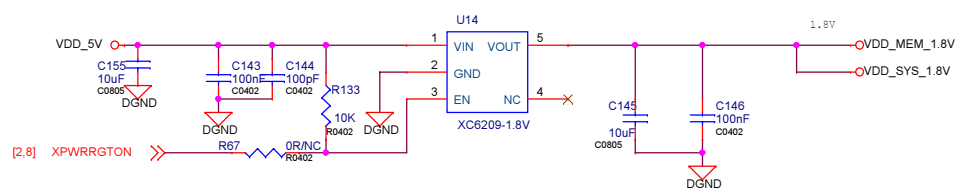

Reset

Clock

Title		
Size A3	Document Number	Rev
Date:	Tuesday, July 14, 2015	Sheet 7 of 11

Title		
Size A3	Document Number	Rev
Date: Tuesday, July 14, 2015	Sheet 8 of 11	

Title		
Size A3	Document Number <Doc>	Rev <Rev>
Date: Wednesday, July 15, 2015	Sheet 9	of 11