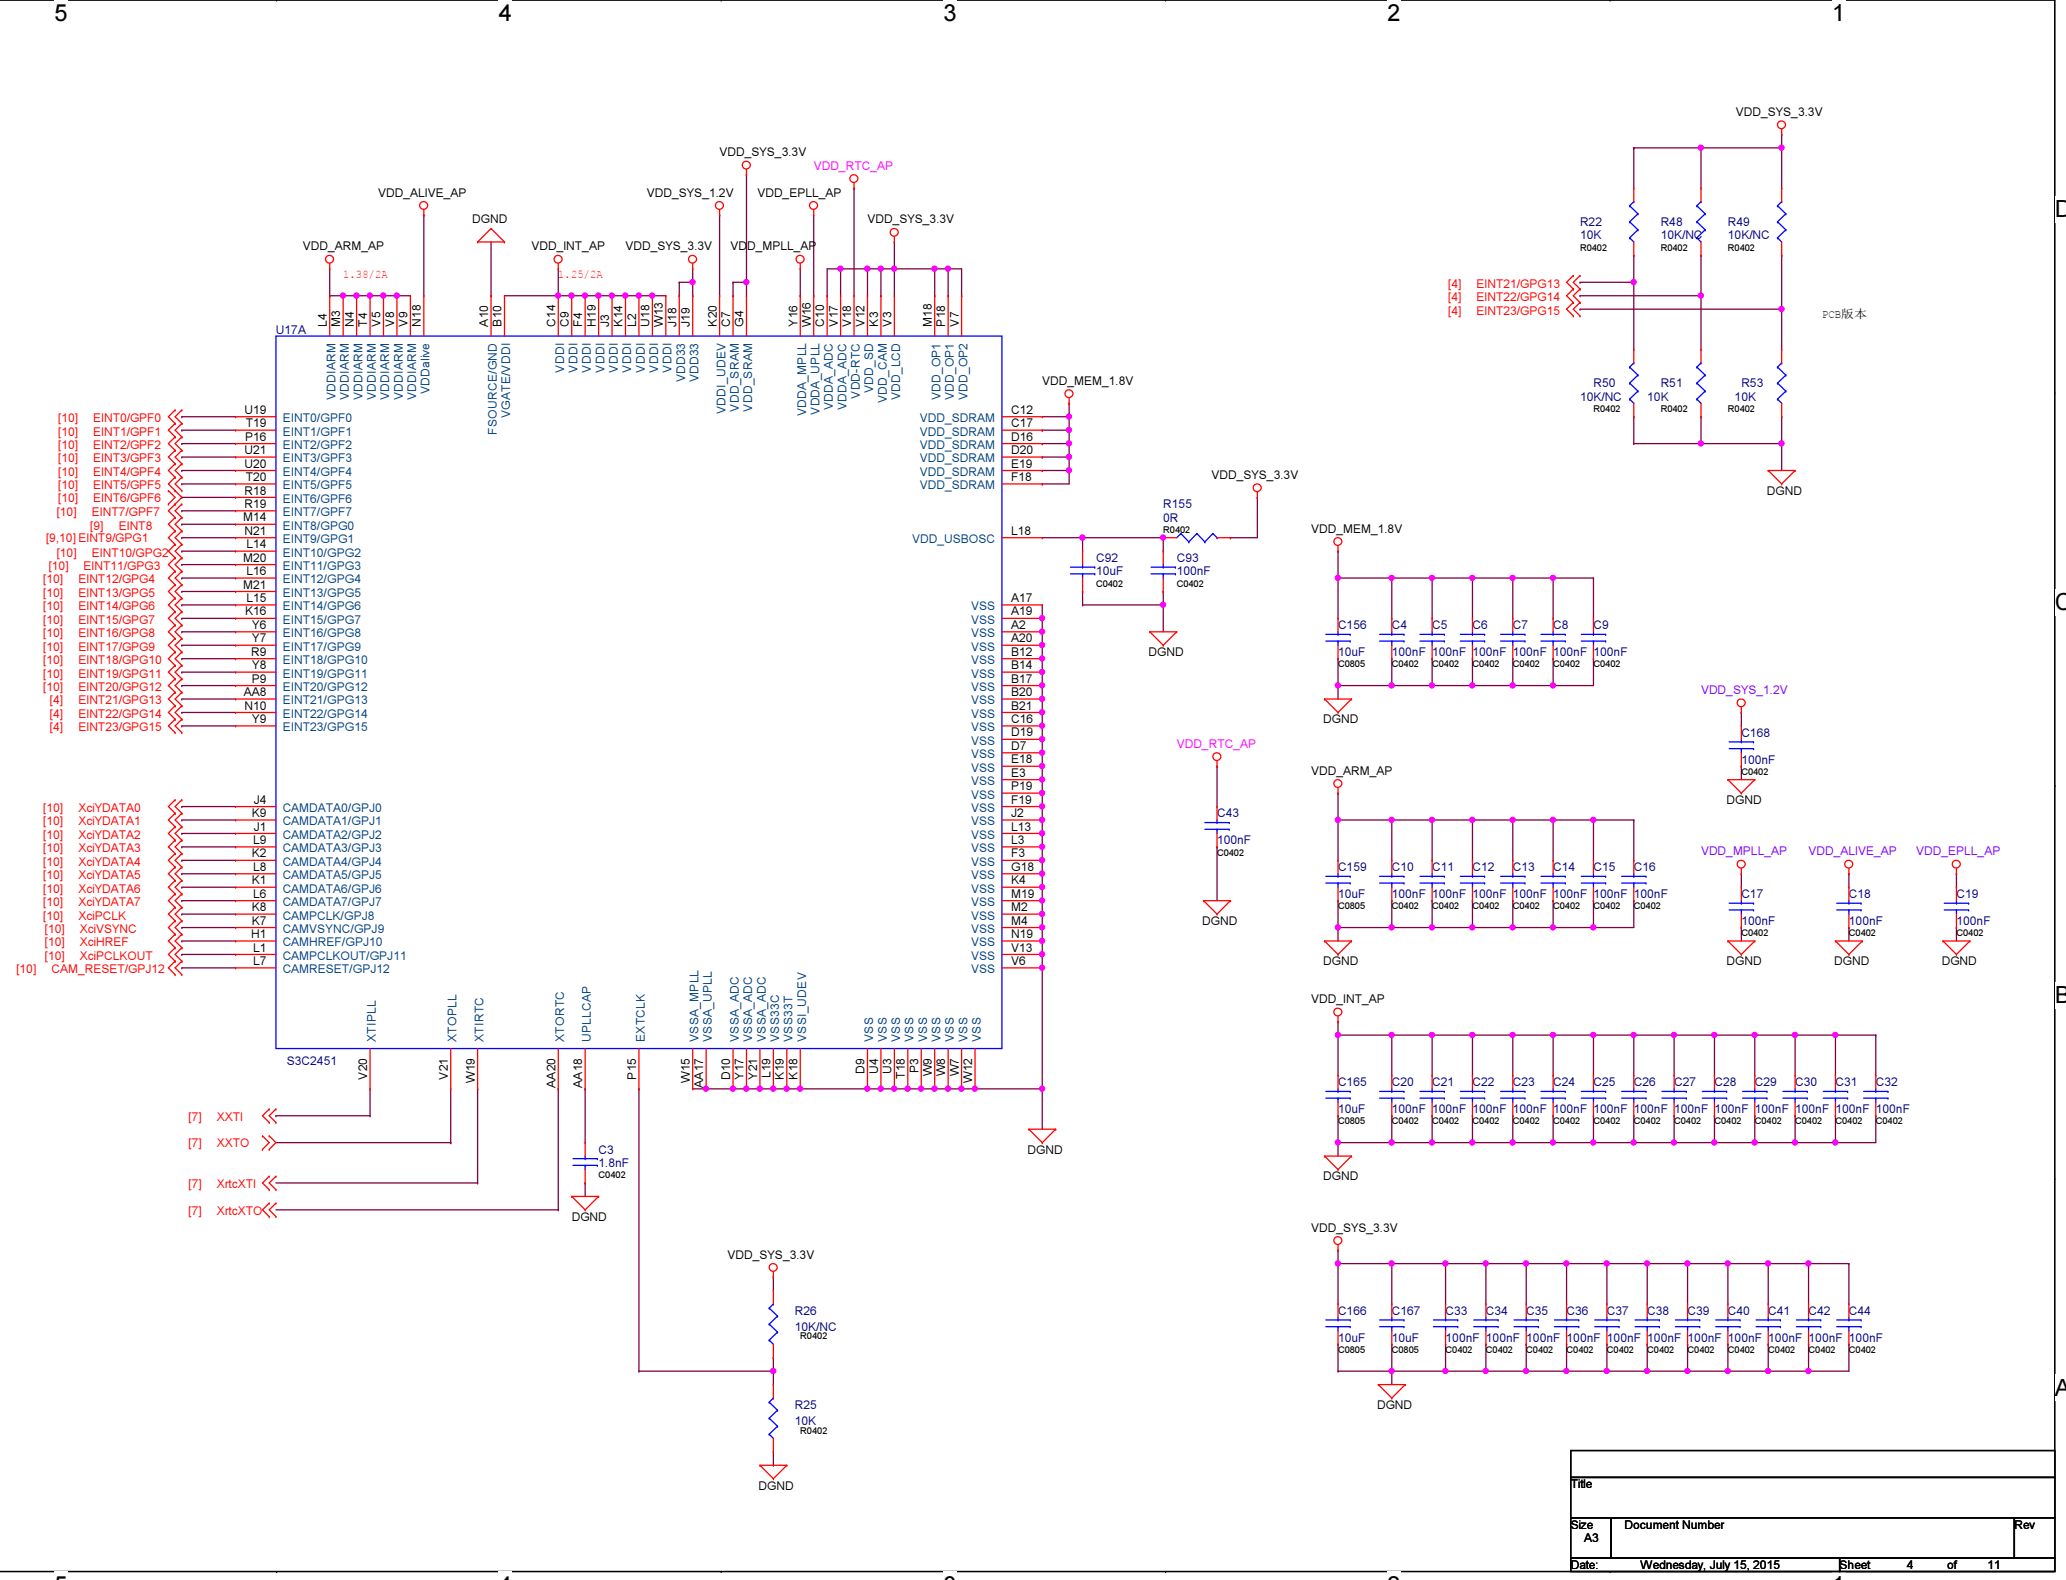

Micro2451 1506

Title		
Size A3	Document Number <Doc>	Rev
Date:	Tuesday, July 14, 2015	Sheet 1 of 11

Title		
Size A3	Document Number	Rev
Date:	Wednesday, July 15, 2015	Sheet 3 of 11

Title		
Size	Document Number	Rev
Date:	Wednesday, July 15, 2015	Sheet 4 of 11

Title		
Size	Document Number	Rev
A2		
Date:	Tuesday, July 14, 2015	Sheet 5 of 11

NAND Flash memory

注: Flash容量和型号以客户订货为准

Title		
Size A3	Document Number <Doc>	Rev <RevCod>
Date:	Tuesday, July 14, 2015	Sheet 6 of 11

Reset

Clock

Title		
Size A3	Document Number	Rev
Date:	Tuesday, July 14, 2015	Sheet 7 of 11

Title		
Size A3	Document Number	Rev
Date: Tuesday, July 14, 2015	Sheet 8 of 11	

Title		
Size A3	Document Number <Doc>	Rev <Rev>
Date: Wednesday, July 15, 2015	Sheet 9	of 11

Title		
2451		
Size	Document Number	Rev
A3		
Date:	Thursday, April 16, 2015	Sheet 11 of 11
		1