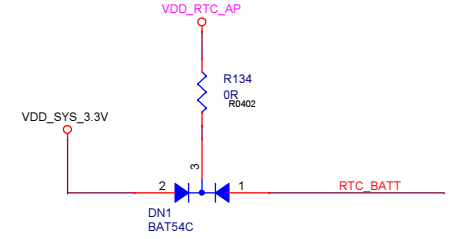

Reset

Clock

Title		
Size A3	Document Number	Rev
Date:	Tuesday, July 14, 2015	Sheet 7 of 11

Title		
Size A3	Document Number	Rev
Date: Tuesday, July 14, 2015	Sheet 8 of 11	

Title		
Size A3	Document Number <Doc>	Rev <Rev>
Date: Wednesday, July 15, 2015	Sheet 9	of 11