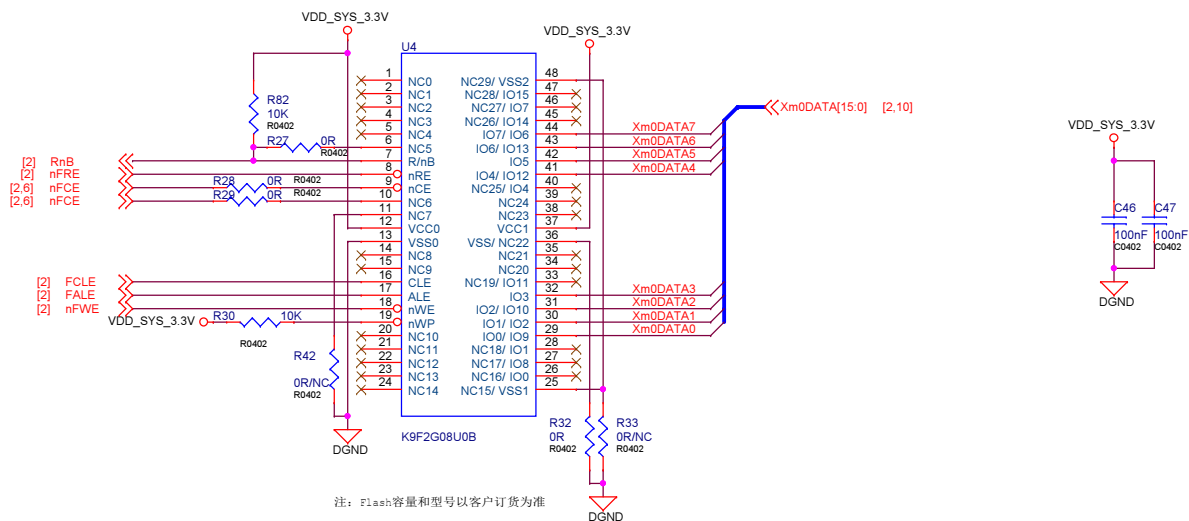

NAND Flash memory

注: Flash容量和型号以客户订货为准

Title		
Size A3	Document Number <Doc>	Rev <RevCod>
Date:	Tuesday, July 14, 2015	Sheet 6 of 11