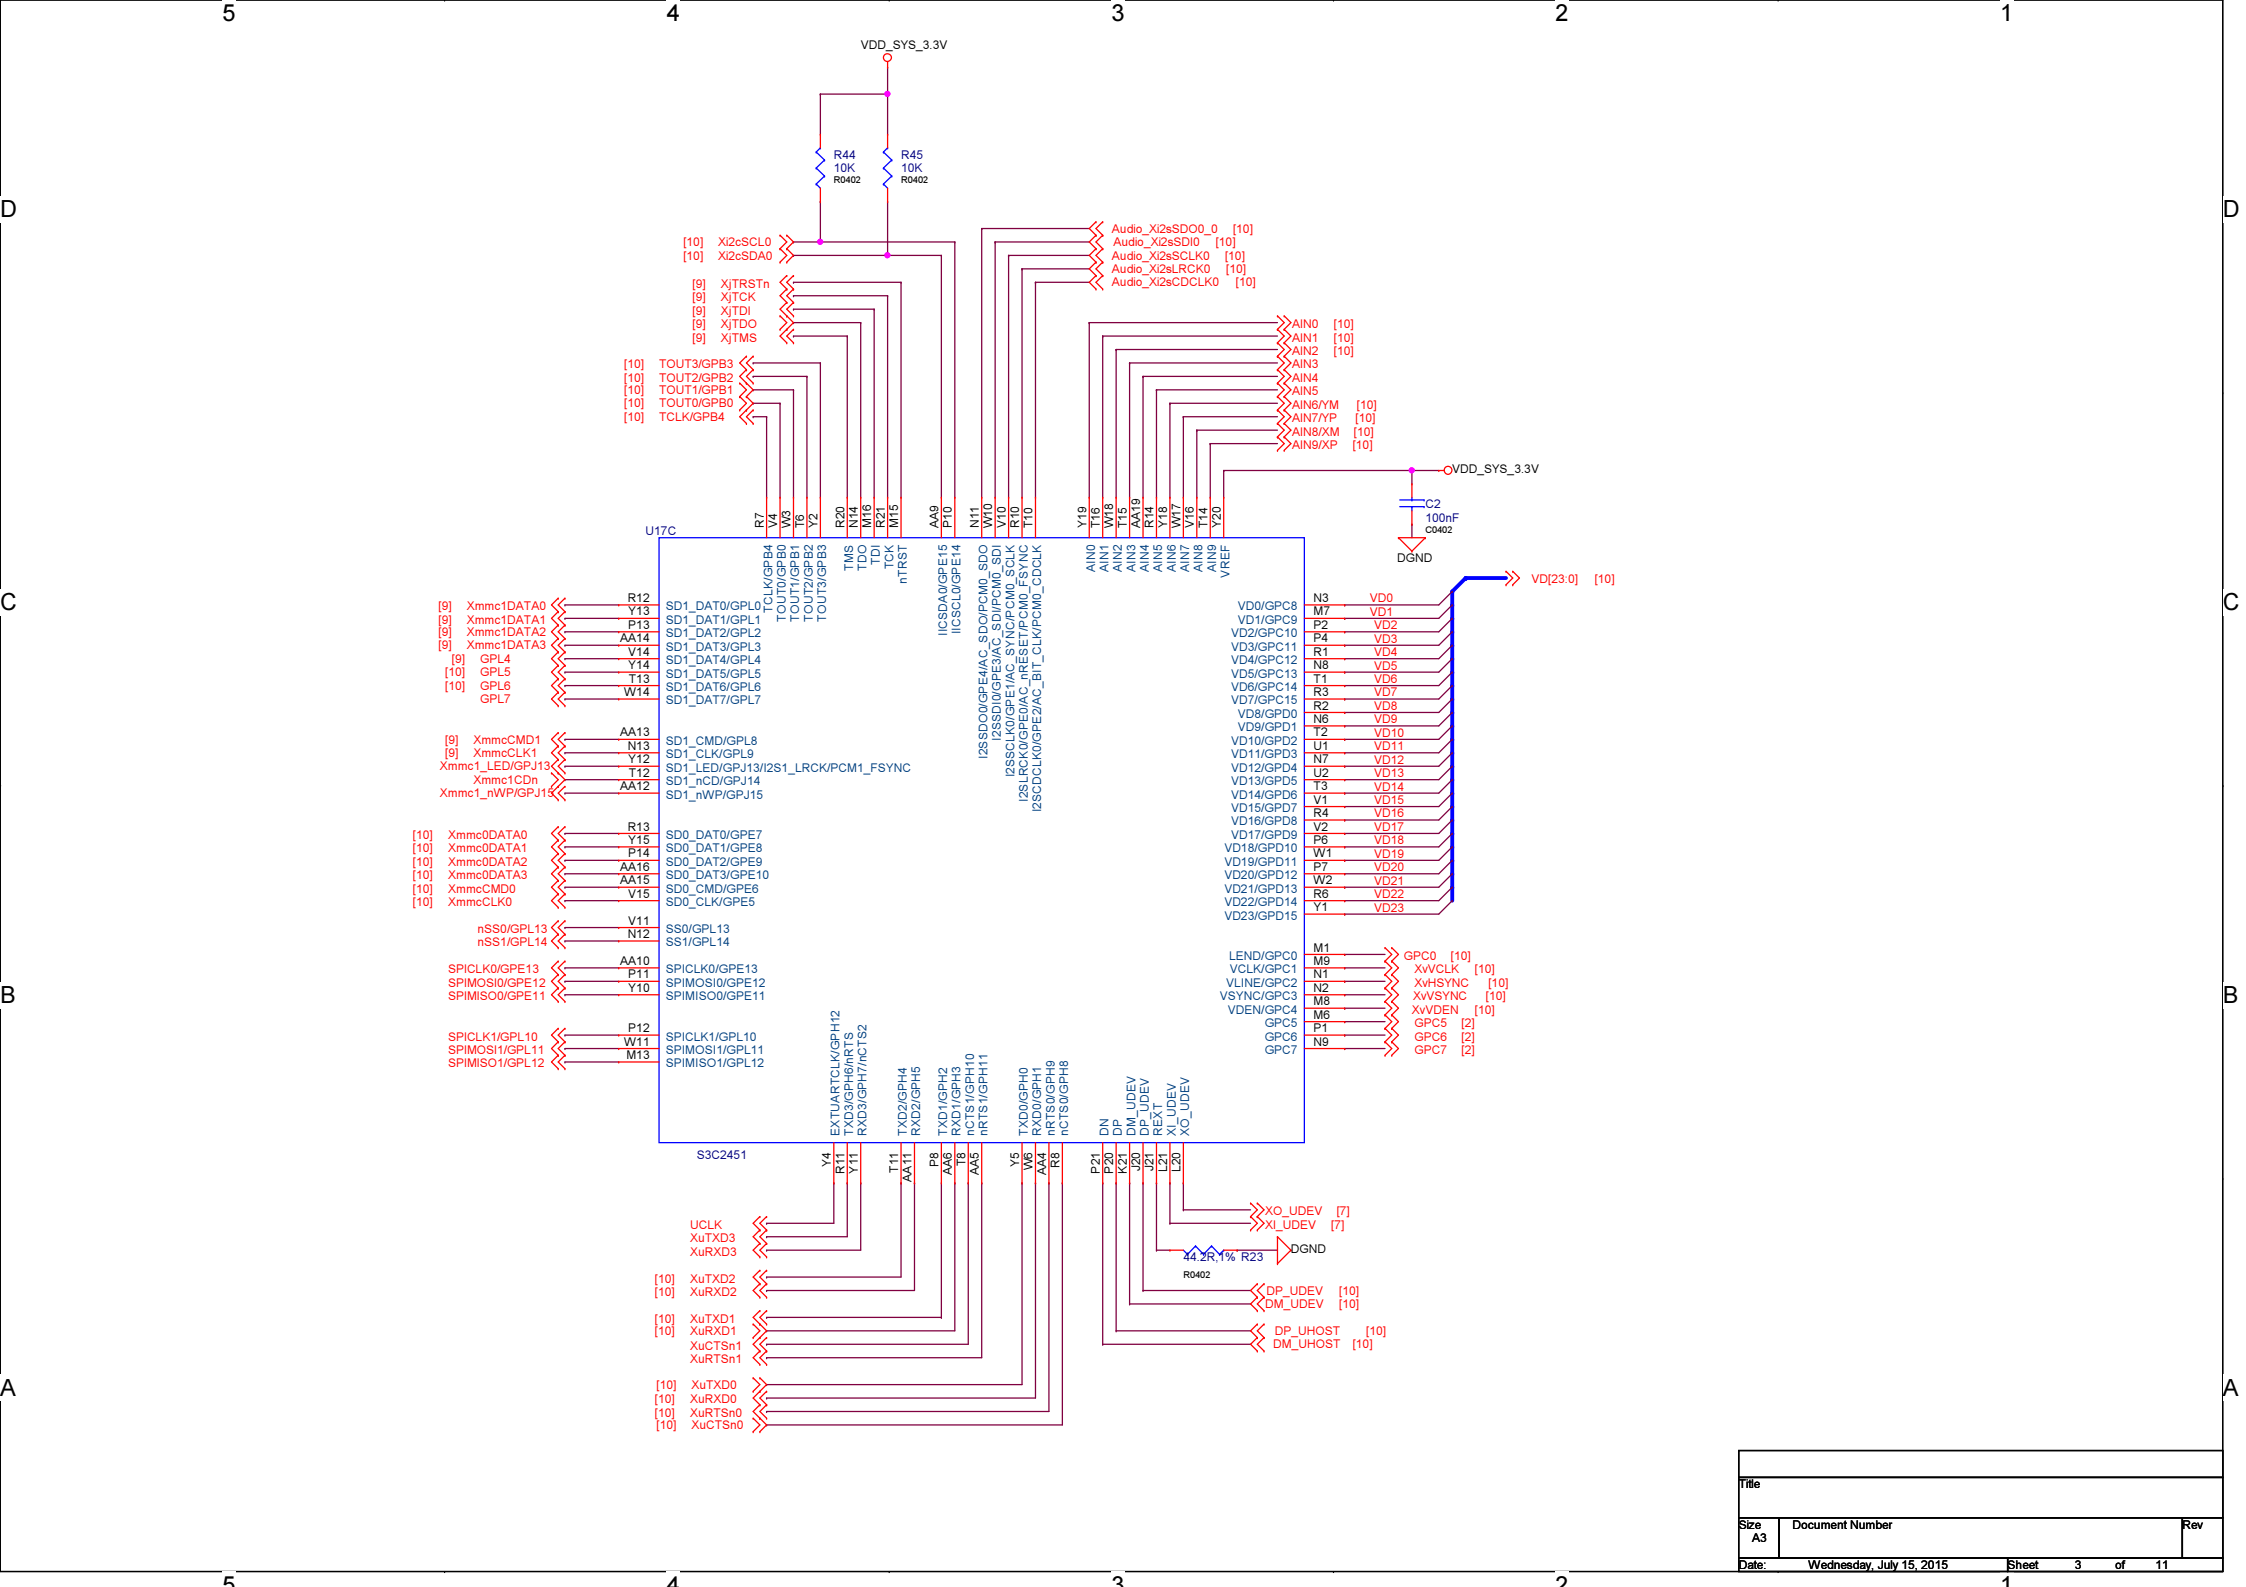

Micro2451 1506

Title		
Size A3	Document Number <Doc>	Rev
Date:	Tuesday, July 14, 2015	Sheet 1 of 11

Title		
Size A3	Document Number	Rev
Date:	Wednesday, July 15, 2015	Sheet 3 of 11

Title		
Size	Document Number	Rev
Date:	Wednesday, July 15, 2015	Sheet 4 of 11

Title		
Size	Document Number	Rev
A2		
Date:	Tuesday, July 14, 2015	Sheet 5 of 11

NAND Flash memory

注: Flash容量和型号以客户订货为准

Title		
Size A3	Document Number <Doc>	Rev <RevCod>
Date:	Tuesday, July 14, 2015	Sheet 6 of 11

Reset

Clock

Title		
Size A3	Document Number	Rev
Date:	Tuesday, July 14, 2015	Sheet 7 of 11

Title		
Size A3	Document Number	Rev
Date: Tuesday, July 14, 2015	Sheet 8 of 11	

Title		
Size A3	Document Number <Doc>	Rev <Rev>
Date: Wednesday, July 15, 2015	Sheet 9	of 11

Title		
2451		
Size	Document Number	Rev
A3		
Date:	Thursday, April 16, 2015	Sheet 11 of 11
		1