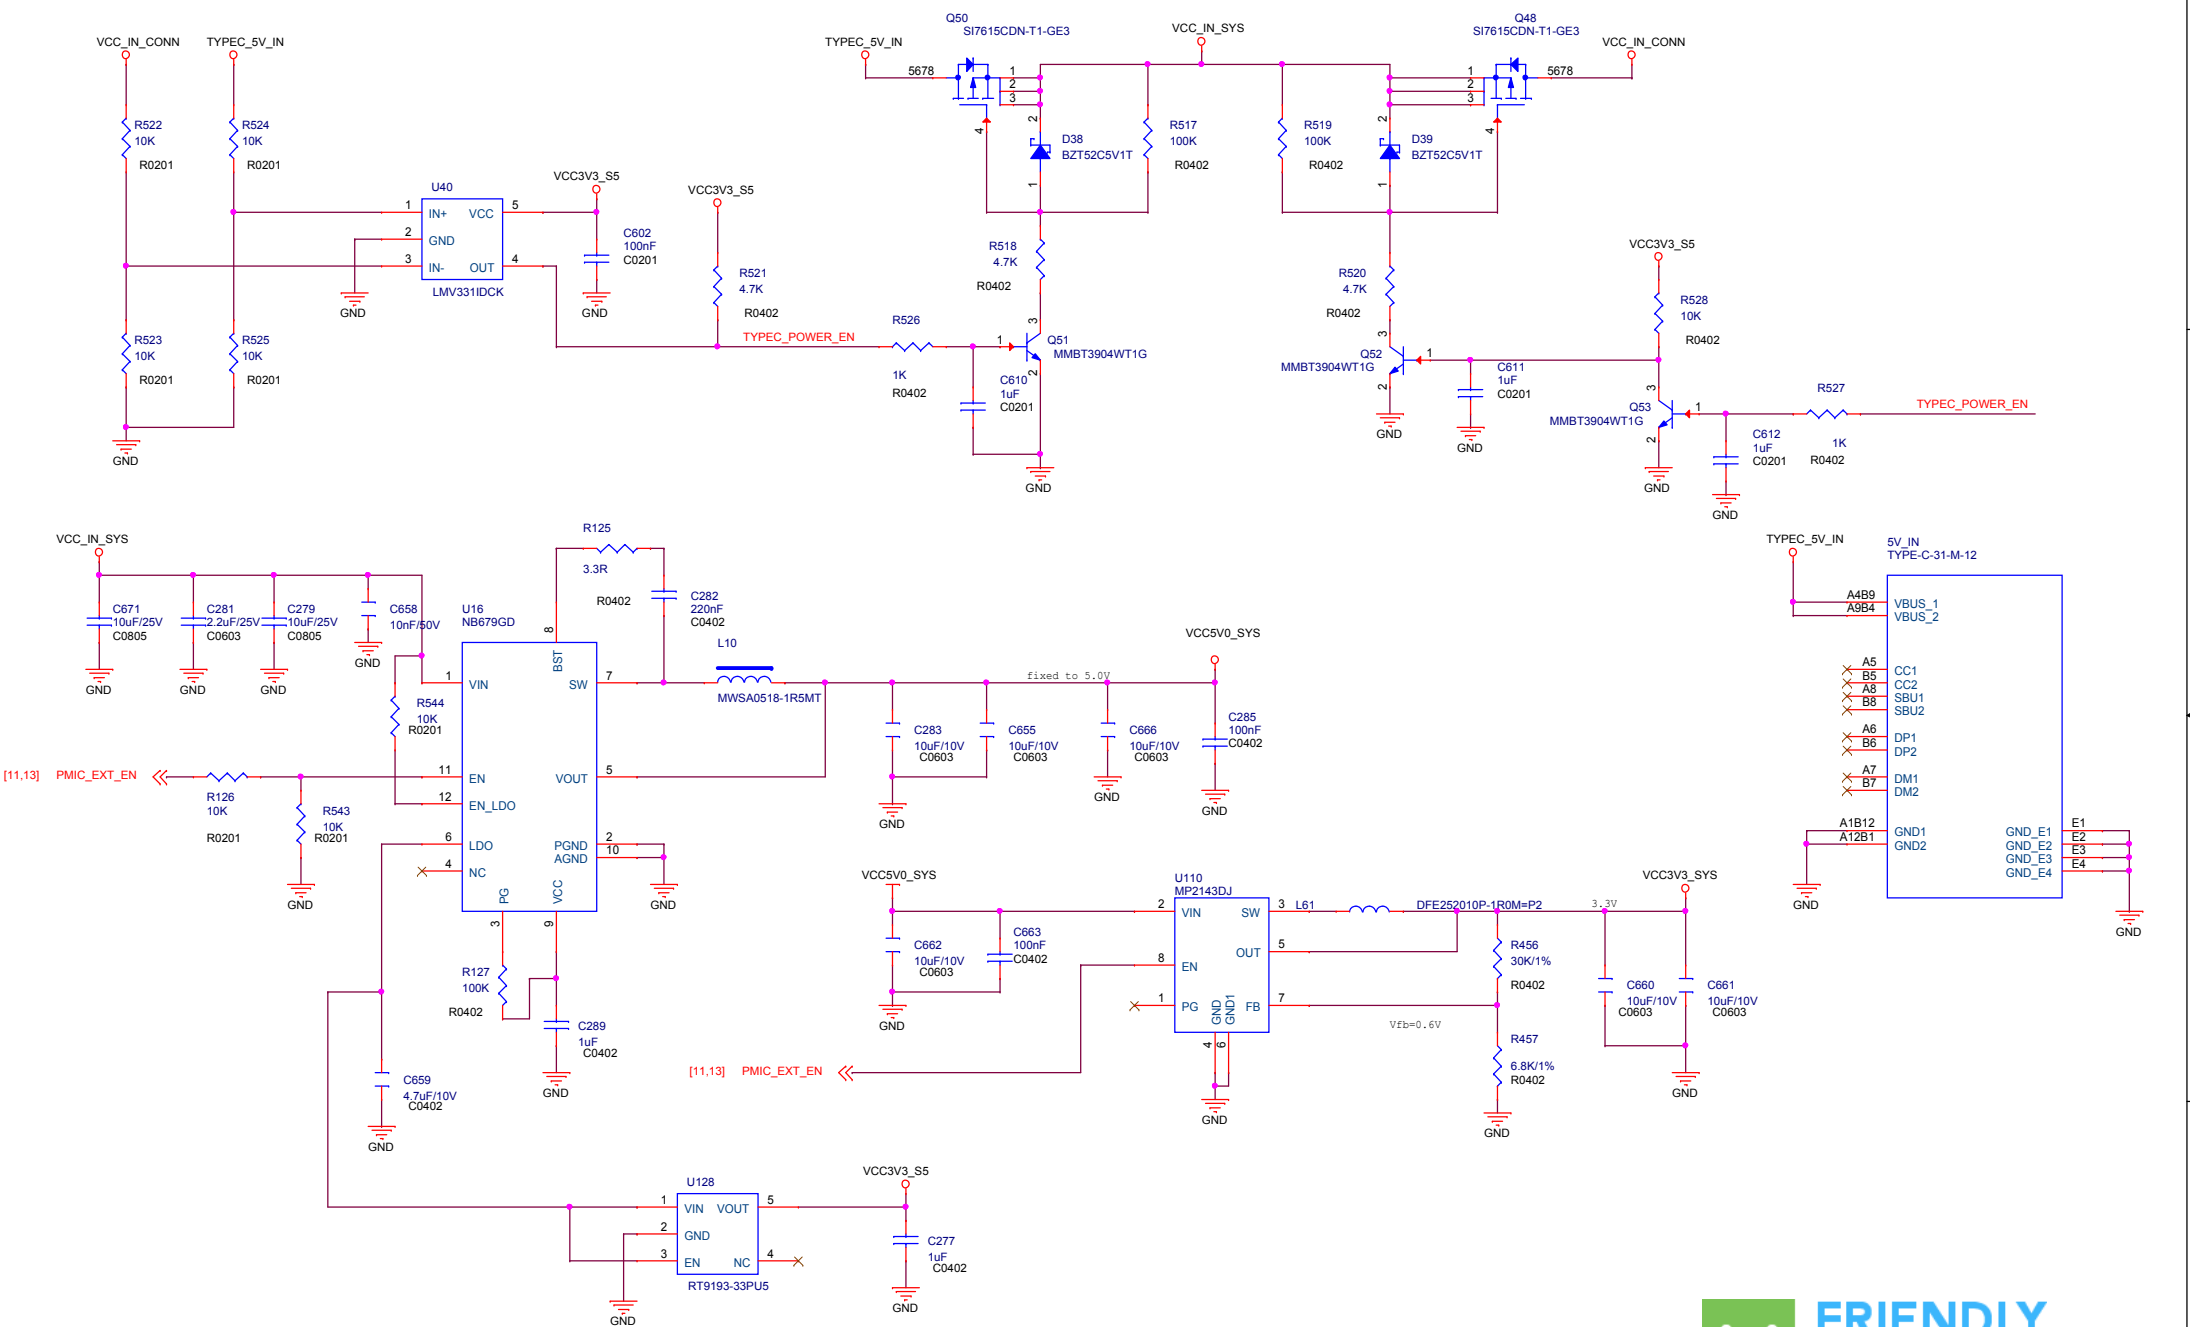

SOM-RK3399		
Size	Document Number	Rev
A3	07.RK3399 Display Interface	1904
Date:	Wednesday, May 22, 2019	Sheet 7 of 20

RK3399

RK3399

RK3399

RK3399

SOM-RK3399

Size A3	Document Number 09.RK3399 USB/USIC Controller	Rev 1904
Date: Wednesday, May 22, 2019	Sheet 8	of 20

Over-temperature Protection

SOM-RK3399		
Size A3	Document Number 12.Power2-CPU/GPU/etc	Rev 1904
Date:	Wednesday, May 22, 2019	Sheet 12 of 20

WIFI/WIFI ac/BT MODULE