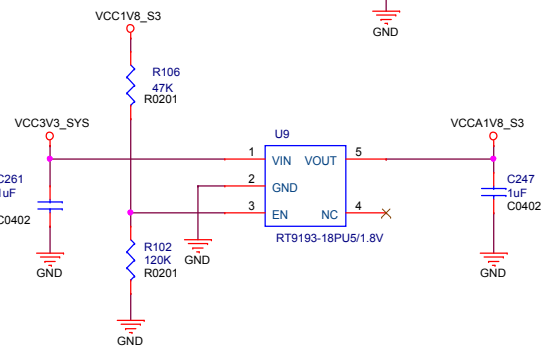

SOM-RK3399		
Size	Document Number	Rev
A3	07.RK3399 Display Interface	1904
Date:	Wednesday, May 22, 2019	Sheet 7 of 20

RK3399

RK3399

RK3399

RK3399

SOM-RK3399

Size A3	Document Number 09.RK3399 USB/USIC Controller	Rev 1904
Date: Wednesday, May 22, 2019	Sheet 8	of 20

Over-temperature Protection

SOM-RK3399		
Size A3	Document Number 12.Power2-CPU/GPU/etc	Rev 1904
Date:	Wednesday, May 22, 2019	Sheet 12 of 20

WIFI/WIFI ac/BT MODULE