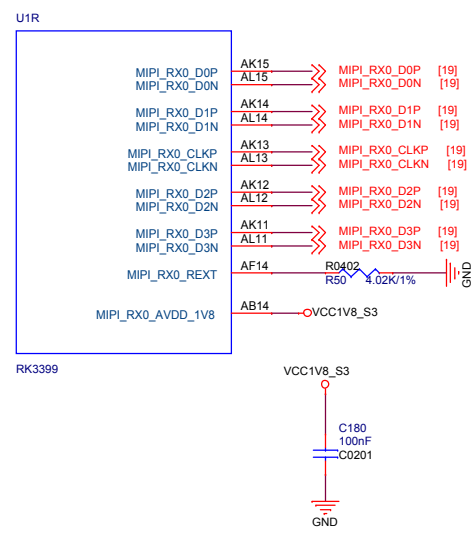

SOM-RK3399		
Size	Document Number	Rev
A3	07.RK3399 Display Interface	1904
Date:	Wednesday, May 22, 2019	Sheet 7 of 20

RK3399

RK3399

RK3399

RK3399

SOM-RK3399

Size A3	Document Number 09.RK3399 USB/USIC Controller	Rev 1904
Date: Wednesday, May 22, 2019	Sheet 8	of 20

Over-temperature Protection

SOM-RK3399		
Size A3	Document Number 12.Power2-CPU/GPU/etc	Rev 1904
Date:	Wednesday, May 22, 2019	Sheet 12 of 20

WIFI/WIFI ac/BT MODULE