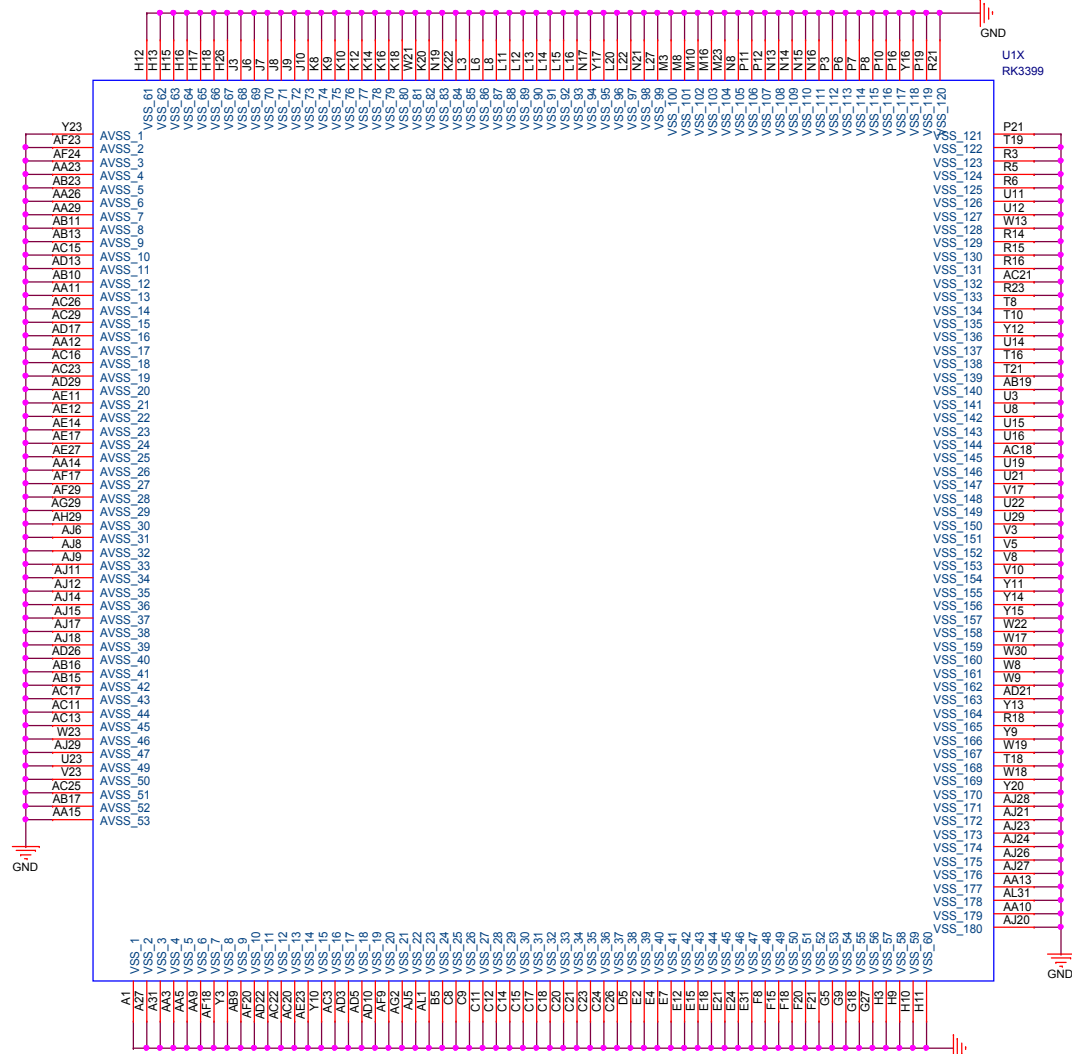

SOM-RK3399

Revision

1904 , First Release

SOM-RK3399		
Size	Document Number	Rev
A3	01.Title	1904
Date:	Wednesday, May 22, 2019	Sheet 1 of 20

SOM-RK3399		
Size A3	Document Number 02.RK3399 Power	Rev 1904
Date: Wednesday, May 22, 2019	Sheet 2 of 20	

SOM-RK3399		
Size	Document Number	Rev
A3	07.RK3399 Display Interface	1904
Date:	Wednesday, May 22, 2019	Sheet 7 of 20

RK3399

RK3399

RK3399

RK3399

SOM-RK3399

Size A3	Document Number 09.RK3399 USB/USIC Controller	Rev 1904
Date: Wednesday, May 22, 2019	Sheet 8	of 20