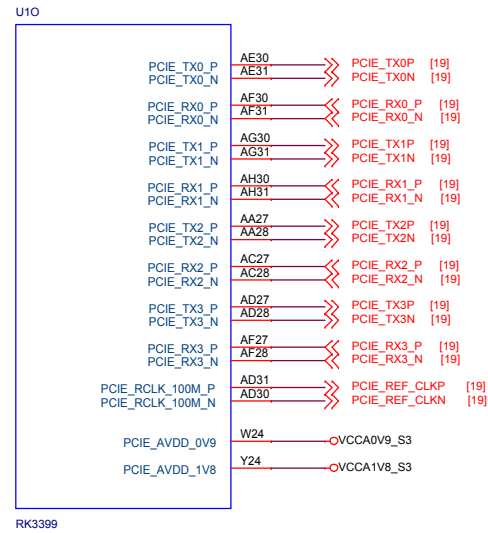

SOM-RK3399

Revision

1904 , First Release

SOM-RK3399		
Size	Document Number	Rev
A3	01.Title	1904
Date:	Wednesday, May 22, 2019	Sheet 1 of 20

SOM-RK3399		
Size A3	Document Number 02.RK3399 Power	Rev 1904
Date: Wednesday, May 22, 2019	Sheet 2 of 20	

SOM-RK3399		
Size	Document Number	Rev
A3	07.RK3399 Display Interface	1904
Date:	Wednesday, May 22, 2019	Sheet 7 of 20

RK3399

RK3399

RK3399

RK3399

SOM-RK3399

Size A3	Document Number 09.RK3399 USB/USIC Controller	Rev 1904
Date: Wednesday, May 22, 2019	Sheet 8	of 20