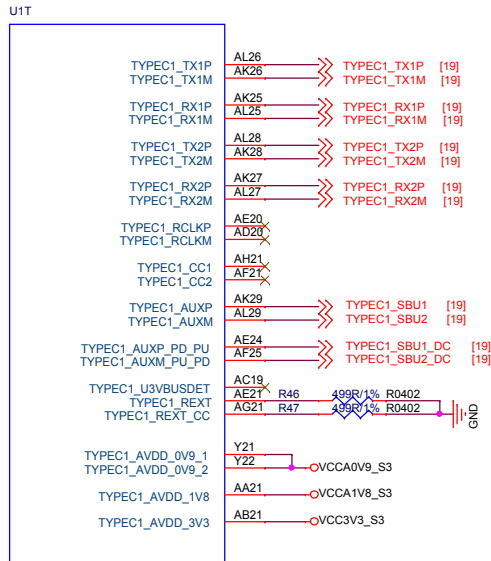

SOM-RK3399

Revision

1904 , First Release

SOM-RK3399		
Size	Document Number	Rev
A3	01.Title	1904
Date:	Wednesday, May 22, 2019	Sheet 1 of 20

SOM-RK3399		
Size A3	Document Number 02.RK3399 Power	Rev 1904
Date: Wednesday, May 22, 2019	Sheet 2 of 20	

SOM-RK3399		
Size	Document Number	Rev
A3	07.RK3399 Display Interface	1904
Date:	Wednesday, May 22, 2019	Sheet 7 of 20

RK3399

RK3399

RK3399

RK3399

SOM-RK3399

Size A3	Document Number 09.RK3399 USB/USIC Controller	Rev 1904
Date: Wednesday, May 22, 2019	Sheet 8	of 20

Over-temperature Protection

SOM-RK3399		
Size A3	Document Number 12.Power2-CPU/GPU/etc	Rev 1904
Date:	Wednesday, May 22, 2019	Sheet 12 of 20

WIFI/WIFI ac/BT MODULE