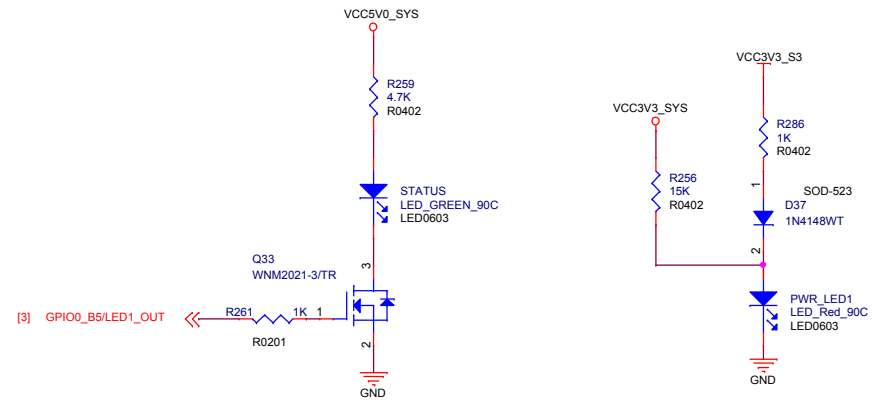

SOM-RK3399		
Size	Document Number	Rev
A3	07.RK3399 Display Interface	1904
Date:	Wednesday, May 22, 2019	Sheet 7 of 20

RK3399

RK3399

RK3399

RK3399

SOM-RK3399

Size A3	Document Number 09.RK3399 USB/USIC Controller	Rev 1904
Date: Wednesday, May 22, 2019	Sheet 8	of 20

Over-temperature Protection

SOM-RK3399		
Size A3	Document Number 12.Power2-CPU/GPU/etc	Rev 1904
Date:	Wednesday, May 22, 2019	Sheet 12 of 20

WIFI/WIFI ac/BT MODULE