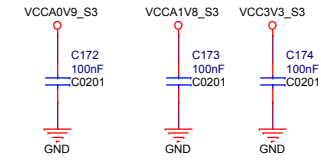

SOM-RK3399

Revision

1904 , First Release

SOM-RK3399		
Size	Document Number	Rev
A3	01.Title	1904
Date:	Wednesday, May 22, 2019	Sheet 1 of 20

SOM-RK3399		
Size A3	Document Number 02.RK3399 Power	Rev 1904
Date: Wednesday, May 22, 2019	Sheet 2 of 20	

SOM-RK3399		
Size	Document Number	Rev
A3	07.RK3399 Display Interface	1904
Date:	Wednesday, May 22, 2019	Sheet 7 of 20

RK3399

RK3399

RK3399

RK3399

SOM-RK3399

Size A3	Document Number 09.RK3399 USB/USIC Controller	Rev 1904
Date: Wednesday, May 22, 2019	Sheet 8	of 20