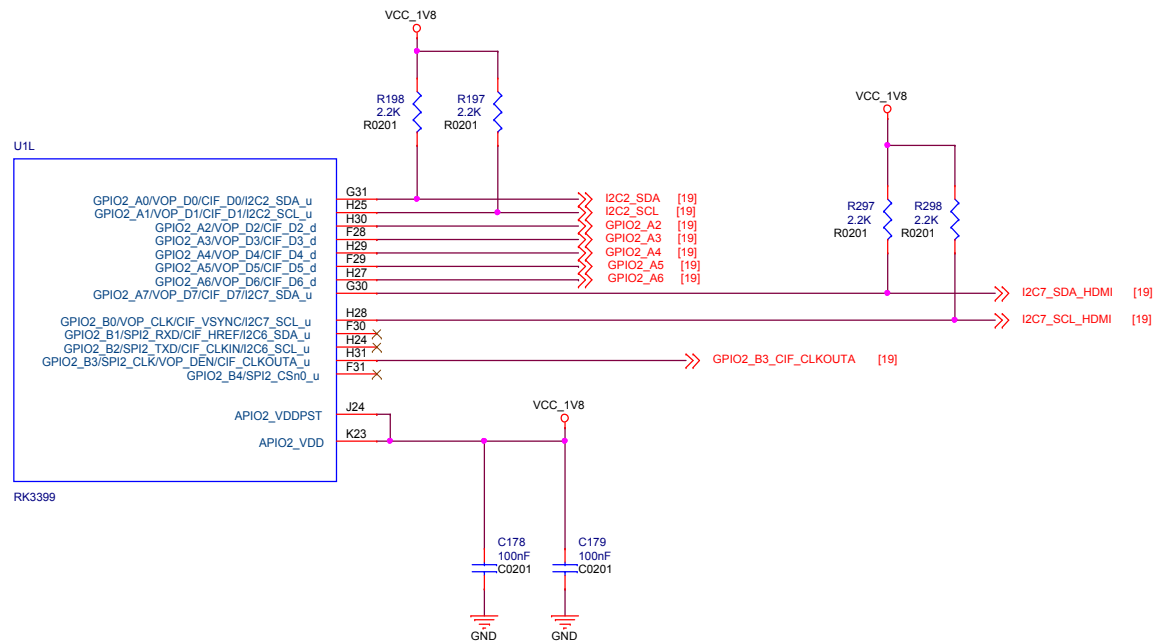

SOM-RK3399		
Size	Document Number	Rev
A3	07.RK3399 Display Interface	1904
Date:	Wednesday, May 22, 2019	Sheet 7 of 20

RK3399

RK3399

RK3399

RK3399

SOM-RK3399

Size A3	Document Number 09.RK3399 USB/USIC Controller	Rev 1904
Date: Wednesday, May 22, 2019	Sheet 8	of 20

Over-temperature Protection

SOM-RK3399		
Size A3	Document Number 12.Power2-CPU/GPU/etc	Rev 1904
Date:	Wednesday, May 22, 2019	Sheet 12 of 20

WIFI/WIFI ac/BT MODULE