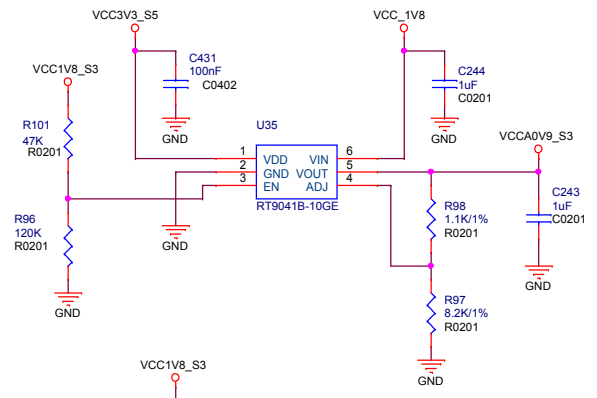

SOM-RK3399		
Size	Document Number	Rev
A3	07.RK3399 Display Interface	1904
Date:	Wednesday, May 22, 2019	Sheet 7 of 20

RK3399

RK3399

RK3399

RK3399

SOM-RK3399

Size A3	Document Number 09.RK3399 USB/USIC Controller	Rev 1904
Date: Wednesday, May 22, 2019	Sheet 8	of 20

Over-temperature Protection

SOM-RK3399		
Size A3	Document Number 12.Power2-CPU/GPU/etc	Rev 1904
Date:	Wednesday, May 22, 2019	Sheet 12 of 20

WIFI/WIFI ac/BT MODULE