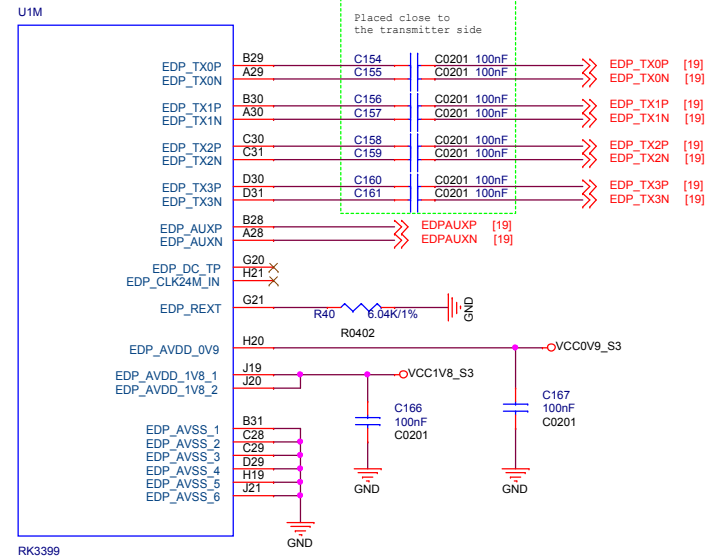

SOM-RK3399

Revision

1904 , First Release

SOM-RK3399		
Size	Document Number	Rev
A3	01.Title	1904
Date:	Wednesday, May 22, 2019	Sheet 1 of 20

SOM-RK3399		
Size A3	Document Number 02.RK3399 Power	Rev 1904
Date: Wednesday, May 22, 2019	Sheet 2 of 20	

SOM-RK3399		
Size	Document Number	Rev
A3	07.RK3399 Display Interface	1904
Date:	Wednesday, May 22, 2019	Sheet 7 of 20

RK3399

RK3399

RK3399

RK3399

SOM-RK3399

Size A3	Document Number 09.RK3399 USB/USIC Controller	Rev 1904
Date: Wednesday, May 22, 2019	Sheet 8	of 20

Over-temperature Protection

SOM-RK3399		
Size A3	Document Number 12.Power2-CPU/GPU/etc	Rev 1904
Date:	Wednesday, May 22, 2019	Sheet 12 of 20

WIFI/WIFI ac/BT MODULE