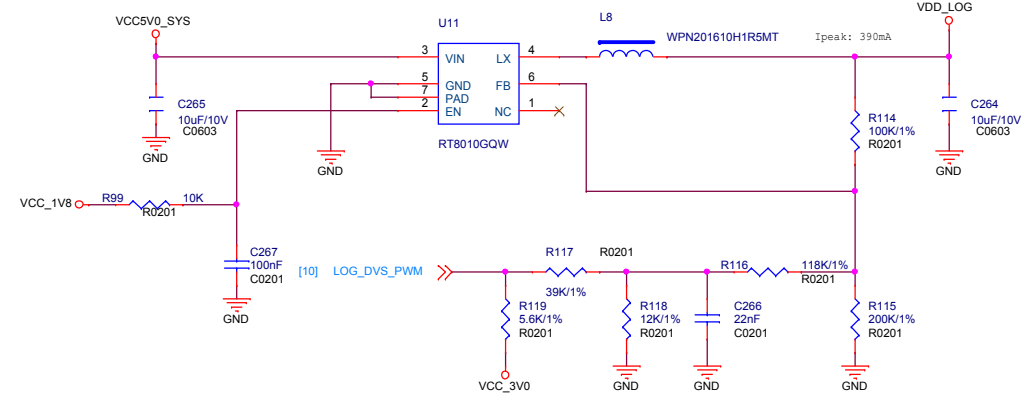

SOM-RK3399		
Size	Document Number	Rev
A3	07.RK3399 Display Interface	1904
Date:	Wednesday, May 22, 2019	Sheet 7 of 20

RK3399

RK3399

RK3399

RK3399

SOM-RK3399

Size A3	Document Number 09.RK3399 USB/USIC Controller	Rev 1904
Date: Wednesday, May 22, 2019	Sheet 8	of 20

Over-temperature Protection

SOM-RK3399		
Size A3	Document Number 12.Power2-CPU/GPU/etc	Rev 1904
Date:	Wednesday, May 22, 2019	Sheet 12 of 20

WIFI/WIFI ac/BT MODULE