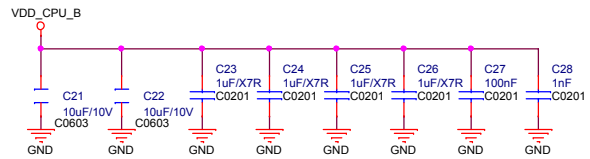

SOM-RK3399

Revision

1904 , First Release

SOM-RK3399		
Size	Document Number	Rev
A3	01.Title	1904
Date:	Wednesday, May 22, 2019	Sheet 1 of 20

SOM-RK3399		
Size A3	Document Number 02.RK3399 Power	Rev 1904
Date: Wednesday, May 22, 2019	Sheet 2 of 20	

SOM-RK3399		
Size	Document Number	Rev
A3	07.RK3399 Display Interface	1904
Date:	Wednesday, May 22, 2019	Sheet 7 of 20

RK3399

RK3399

RK3399

RK3399

SOM-RK3399

Size A3	Document Number 09.RK3399 USB/USIC Controller	Rev 1904
Date: Wednesday, May 22, 2019	Sheet 8	of 20