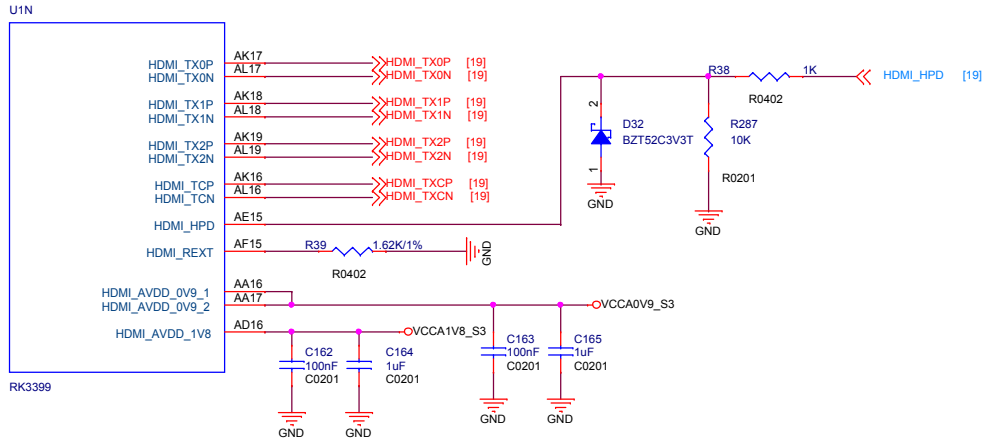

SOM-RK3399

Revision

1904 , First Release

SOM-RK3399		
Size	Document Number	Rev
A3	01.Title	1904
Date:	Wednesday, May 22, 2019	Sheet 1 of 20

SOM-RK3399		
Size A3	Document Number 02.RK3399 Power	Rev 1904
Date: Wednesday, May 22, 2019	Sheet 2 of 20	

SOM-RK3399		
Size	Document Number	Rev
A3	07.RK3399 Display Interface	1904
Date:	Wednesday, May 22, 2019	Sheet 7 of 20

RK3399

RK3399

RK3399

RK3399

SOM-RK3399

Size A3	Document Number 09.RK3399 USB/USIC Controller	Rev 1904
Date: Wednesday, May 22, 2019	Sheet 8	of 20

Over-temperature Protection

SOM-RK3399		
Size A3	Document Number 12.Power2-CPU/GPU/etc	Rev 1904
Date:	Wednesday, May 22, 2019	Sheet 12 of 20

WIFI/WIFI ac/BT MODULE