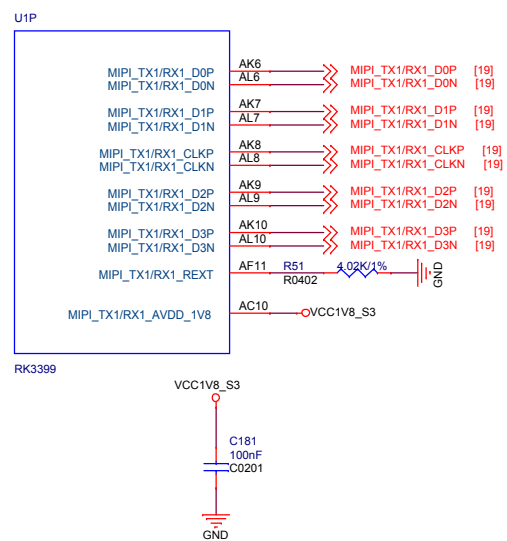

SOM-RK3399		
Size	Document Number	Rev
A3	07.RK3399 Display Interface	1904
Date:	Wednesday, May 22, 2019	Sheet 7 of 20

RK3399

RK3399

RK3399

RK3399

SOM-RK3399

Size A3	Document Number 09.RK3399 USB/USIC Controller	Rev 1904
Date: Wednesday, May 22, 2019	Sheet 8	of 20

Over-temperature Protection

SOM-RK3399		
Size A3	Document Number 12.Power2-CPU/GPU/etc	Rev 1904
Date:	Wednesday, May 22, 2019	Sheet 12 of 20

WIFI/WIFI ac/BT MODULE