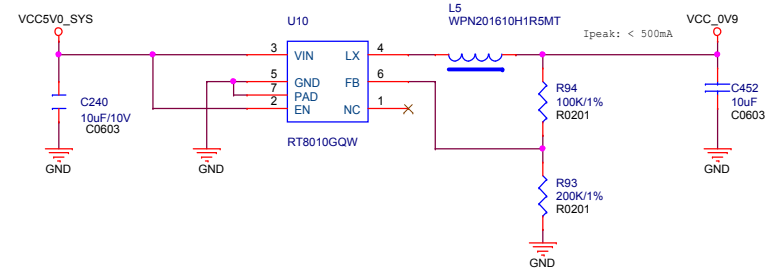

SOM-RK3399		
Size	Document Number	Rev
A3	07.RK3399 Display Interface	1904
Date:	Wednesday, May 22, 2019	Sheet 7 of 20

RK3399

RK3399

RK3399

RK3399

SOM-RK3399

Size A3	Document Number 09.RK3399 USB/USIC Controller	Rev 1904
Date: Wednesday, May 22, 2019	Sheet 8	of 20

Over-temperature Protection

SOM-RK3399		
Size A3	Document Number 12.Power2-CPU/GPU/etc	Rev 1904
Date:	Wednesday, May 22, 2019	Sheet 12 of 20

WIFI/WIFI ac/BT MODULE