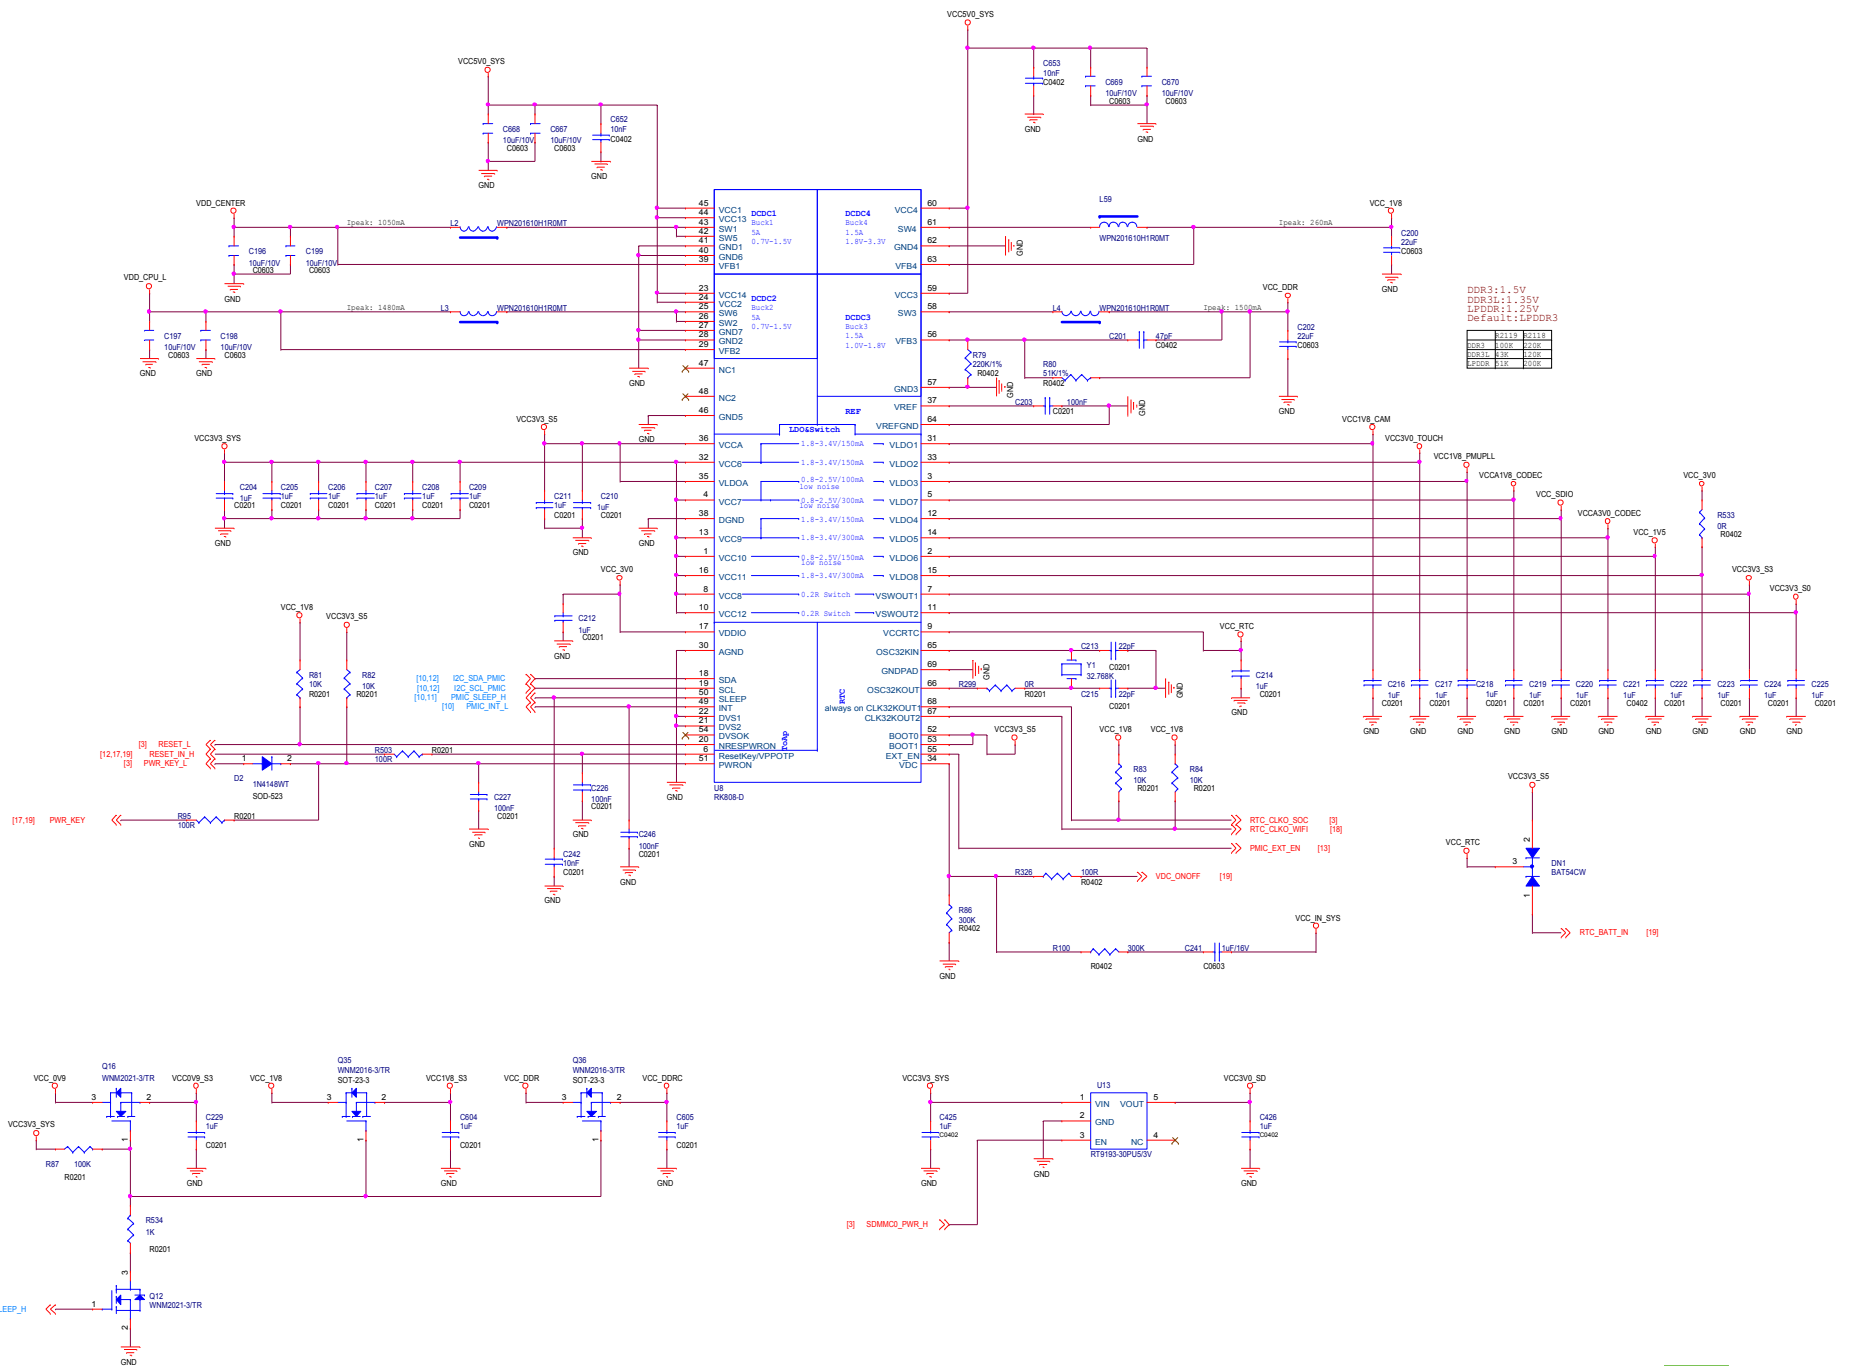

SOM-RK3399

Revision

1904 , First Release

SOM-RK3399		
Size	Document Number	Rev
A3	01.Title	1904
Date:	Wednesday, May 22, 2019	Sheet 1 of 20

SOM-RK3399		
Size A3	Document Number 02.RK3399 Power	Rev 1904
Date: Wednesday, May 22, 2019	Sheet 2 of 20	

SOM-RK3399		
Size	Document Number	Rev
A3	07.RK3399 Display Interface	1904
Date:	Wednesday, May 22, 2019	Sheet 7 of 20

RK3399

RK3399

RK3399

RK3399

SOM-RK3399

Size A3	Document Number 09.RK3399 USB/USIC Controller	Rev 1904
Date: Wednesday, May 22, 2019	Sheet 8	of 20

Over-temperature Protection

SOM-RK3399		
Size A3	Document Number 12.Power2-CPU/GPU/etc	Rev 1904
Date:	Wednesday, May 22, 2019	Sheet 12 of 20

WIFI/WIFI ac/BT MODULE