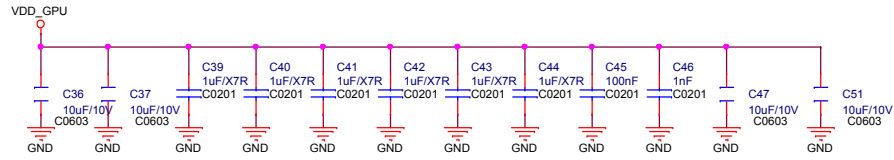

SOM-RK3399

Revision

1904 , First Release

SOM-RK3399		
Size	Document Number	Rev
A3	01.Title	1904
Date:	Wednesday, May 22, 2019	Sheet 1 of 20

SOM-RK3399		
Size A3	Document Number 02.RK3399 Power	Rev 1904
Date: Wednesday, May 22, 2019	Sheet 2 of 20	

SOM-RK3399		
Size	Document Number	Rev
A3	07.RK3399 Display Interface	1904
Date:	Wednesday, May 22, 2019	Sheet 7 of 20

RK3399

RK3399

RK3399

RK3399

SOM-RK3399

Size A3	Document Number 09.RK3399 USB/USIC Controller	Rev 1904
Date: Wednesday, May 22, 2019	Sheet 8	of 20