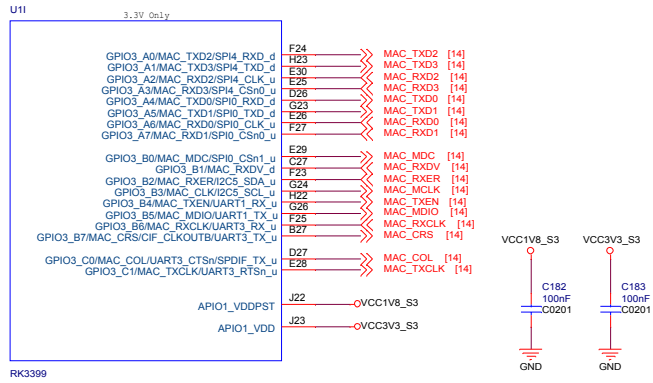

SOM-RK3399		
Size	Document Number	Rev
A3	07.RK3399 Display Interface	1904
Date:	Wednesday, May 22, 2019	Sheet 7 of 20

RK3399

RK3399

RK3399

RK3399

SOM-RK3399

Size A3	Document Number 09.RK3399 USB/USIC Controller	Rev 1904
Date: Wednesday, May 22, 2019	Sheet 8	of 20

Over-temperature Protection

SOM-RK3399		
Size A3	Document Number 12.Power2-CPU/GPU/etc	Rev 1904
Date:	Wednesday, May 22, 2019	Sheet 12 of 20

WIFI/WIFI ac/BT MODULE