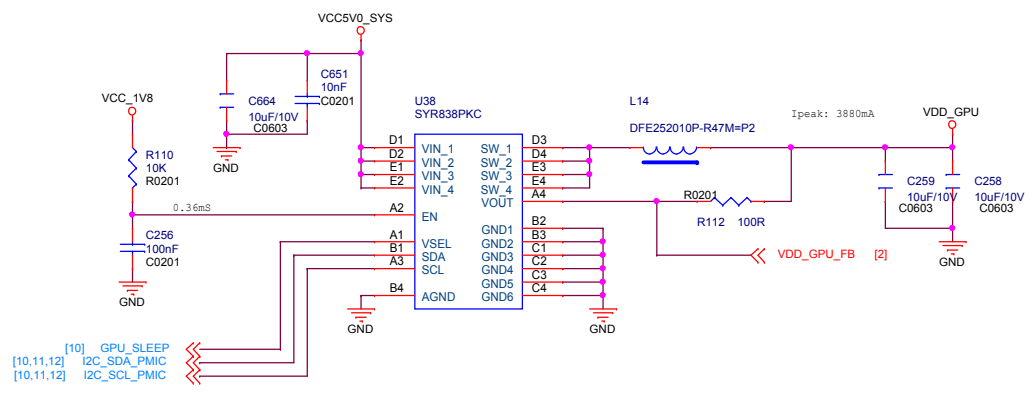

SOM-RK3399		
Size	Document Number	Rev
A3	07.RK3399 Display Interface	1904
Date:	Wednesday, May 22, 2019	Sheet 7 of 20

RK3399

RK3399

RK3399

RK3399

SOM-RK3399

Size A3	Document Number 09.RK3399 USB/USIC Controller	Rev 1904
Date: Wednesday, May 22, 2019	Sheet 8	of 20

Over-temperature Protection

SOM-RK3399		
Size A3	Document Number 12.Power2-CPU/GPU/etc	Rev 1904
Date:	Wednesday, May 22, 2019	Sheet 12 of 20

WIFI/WIFI ac/BT MODULE