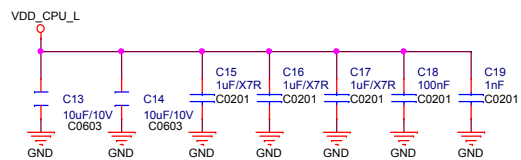

SOM-RK3399

Revision

1904 , First Release

SOM-RK3399		
Size	Document Number	Rev
A3	01.Title	1904
Date:	Wednesday, May 22, 2019	Sheet 1 of 20

SOM-RK3399		
Size A3	Document Number 02.RK3399 Power	Rev 1904
Date: Wednesday, May 22, 2019	Sheet 2 of 20	

SOM-RK3399		
Size	Document Number	Rev
A3	07.RK3399 Display Interface	1904
Date:	Wednesday, May 22, 2019	Sheet 7 of 20

RK3399

RK3399

RK3399

RK3399

SOM-RK3399

Size A3	Document Number 09.RK3399 USB/USIC Controller	Rev 1904
Date: Wednesday, May 22, 2019	Sheet 8	of 20