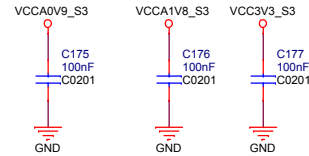

SOM-RK3399		
Size	Document Number	Rev
A3	07.RK3399 Display Interface	1904
Date:	Wednesday, May 22, 2019	Sheet 7 of 20

RK3399

RK3399

RK3399

RK3399

SOM-RK3399

Size A3	Document Number 09.RK3399 USB/USIC Controller	Rev 1904
Date: Wednesday, May 22, 2019	Sheet 8	of 20

Over-temperature Protection

SOM-RK3399		
Size A3	Document Number 12.Power2-CPU/GPU/etc	Rev 1904
Date:	Wednesday, May 22, 2019	Sheet 12 of 20

WIFI/WIFI ac/BT MODULE