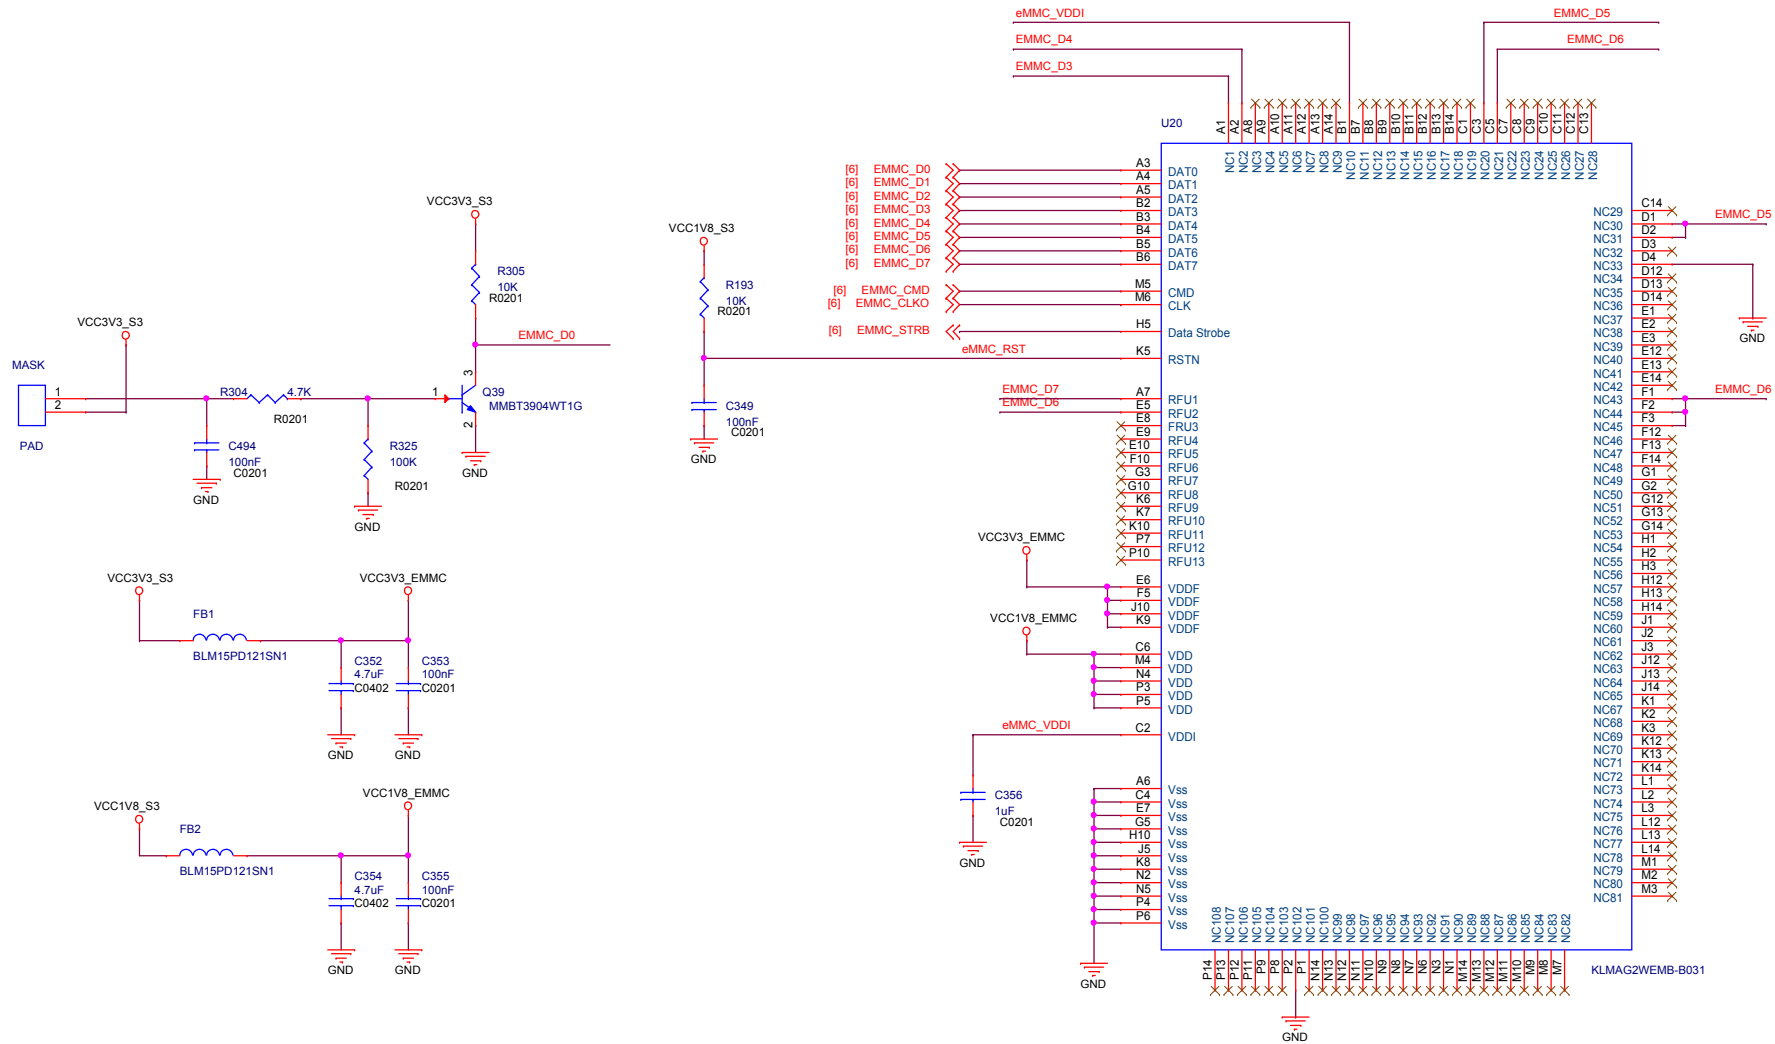

SOM-RK3399		
Size	Document Number	Rev
A3	07.RK3399 Display Interface	1904
Date:	Wednesday, May 22, 2019	Sheet 7 of 20

RK3399

RK3399

RK3399

RK3399

SOM-RK3399

Size A3	Document Number 09.RK3399 USB/USIC Controller	Rev 1904
Date: Wednesday, May 22, 2019	Sheet 8	of 20

Over-temperature Protection

SOM-RK3399		
Size A3	Document Number 12.Power2-CPU/GPU/etc	Rev 1904
Date:	Wednesday, May 22, 2019	Sheet 12 of 20

WIFI/WIFI ac/BT MODULE