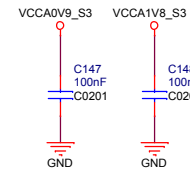

SOM-RK3399

Revision

1904 , First Release

SOM-RK3399		
Size	Document Number	Rev
A3	01.Title	1904
Date:	Wednesday, May 22, 2019	Sheet 1 of 20

SOM-RK3399		
Size A3	Document Number 02.RK3399 Power	Rev 1904
Date: Wednesday, May 22, 2019	Sheet 2 of 20	

SOM-RK3399		
Size	Document Number	Rev
A3	07.RK3399 Display Interface	1904
Date:	Wednesday, May 22, 2019	Sheet 7 of 20

RK3399

RK3399

RK3399

RK3399

SOM-RK3399

Size A3	Document Number 09.RK3399 USB/USIC Controller	Rev 1904
Date: Wednesday, May 22, 2019	Sheet 8	of 20