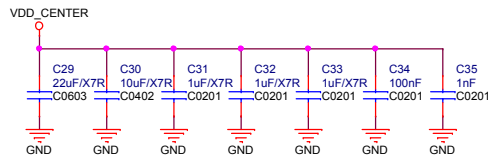

SOM-RK3399

Revision

1904 , First Release

SOM-RK3399		
Size	Document Number	Rev
A3	01.Title	1904
Date:	Wednesday, May 22, 2019	Sheet 1 of 20

SOM-RK3399		
Size A3	Document Number 02.RK3399 Power	Rev 1904
Date: Wednesday, May 22, 2019	Sheet 2 of 20	

SOM-RK3399		
Size	Document Number	Rev
A3	07.RK3399 Display Interface	1904
Date:	Wednesday, May 22, 2019	Sheet 7 of 20

RK3399

RK3399

RK3399

RK3399

SOM-RK3399

Size A3	Document Number 09.RK3399 USB/USIC Controller	Rev 1904
Date: Wednesday, May 22, 2019	Sheet 8	of 20