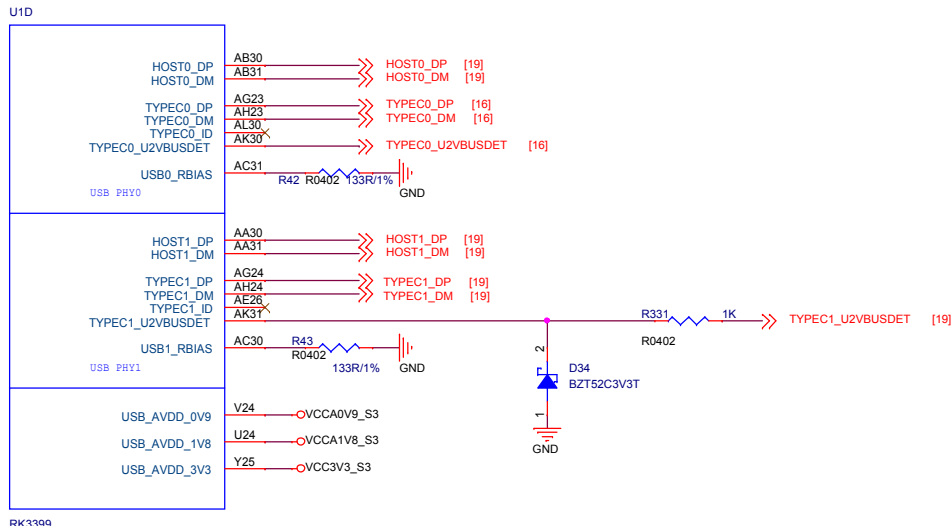

SOM-RK3399

Revision

1904 , First Release

SOM-RK3399		
Size	Document Number	Rev
A3	01.Title	1904
Date:	Wednesday, May 22, 2019	Sheet 1 of 20

SOM-RK3399		
Size A3	Document Number 02.RK3399 Power	Rev 1904
Date: Wednesday, May 22, 2019	Sheet 2 of 20	

SOM-RK3399		
Size	Document Number	Rev
A3	07.RK3399 Display Interface	1904
Date:	Wednesday, May 22, 2019	Sheet 7 of 20

RK3399

RK3399

RK3399

RK3399

SOM-RK3399

Size A3	Document Number 09.RK3399 USB/USIC Controller	Rev 1904
Date: Wednesday, May 22, 2019	Sheet 8	of 20

Over-temperature Protection

SOM-RK3399		
Size A3	Document Number 12.Power2-CPU/GPU/etc	Rev 1904
Date:	Wednesday, May 22, 2019	Sheet 12 of 20

WIFI/WIFI ac/BT MODULE