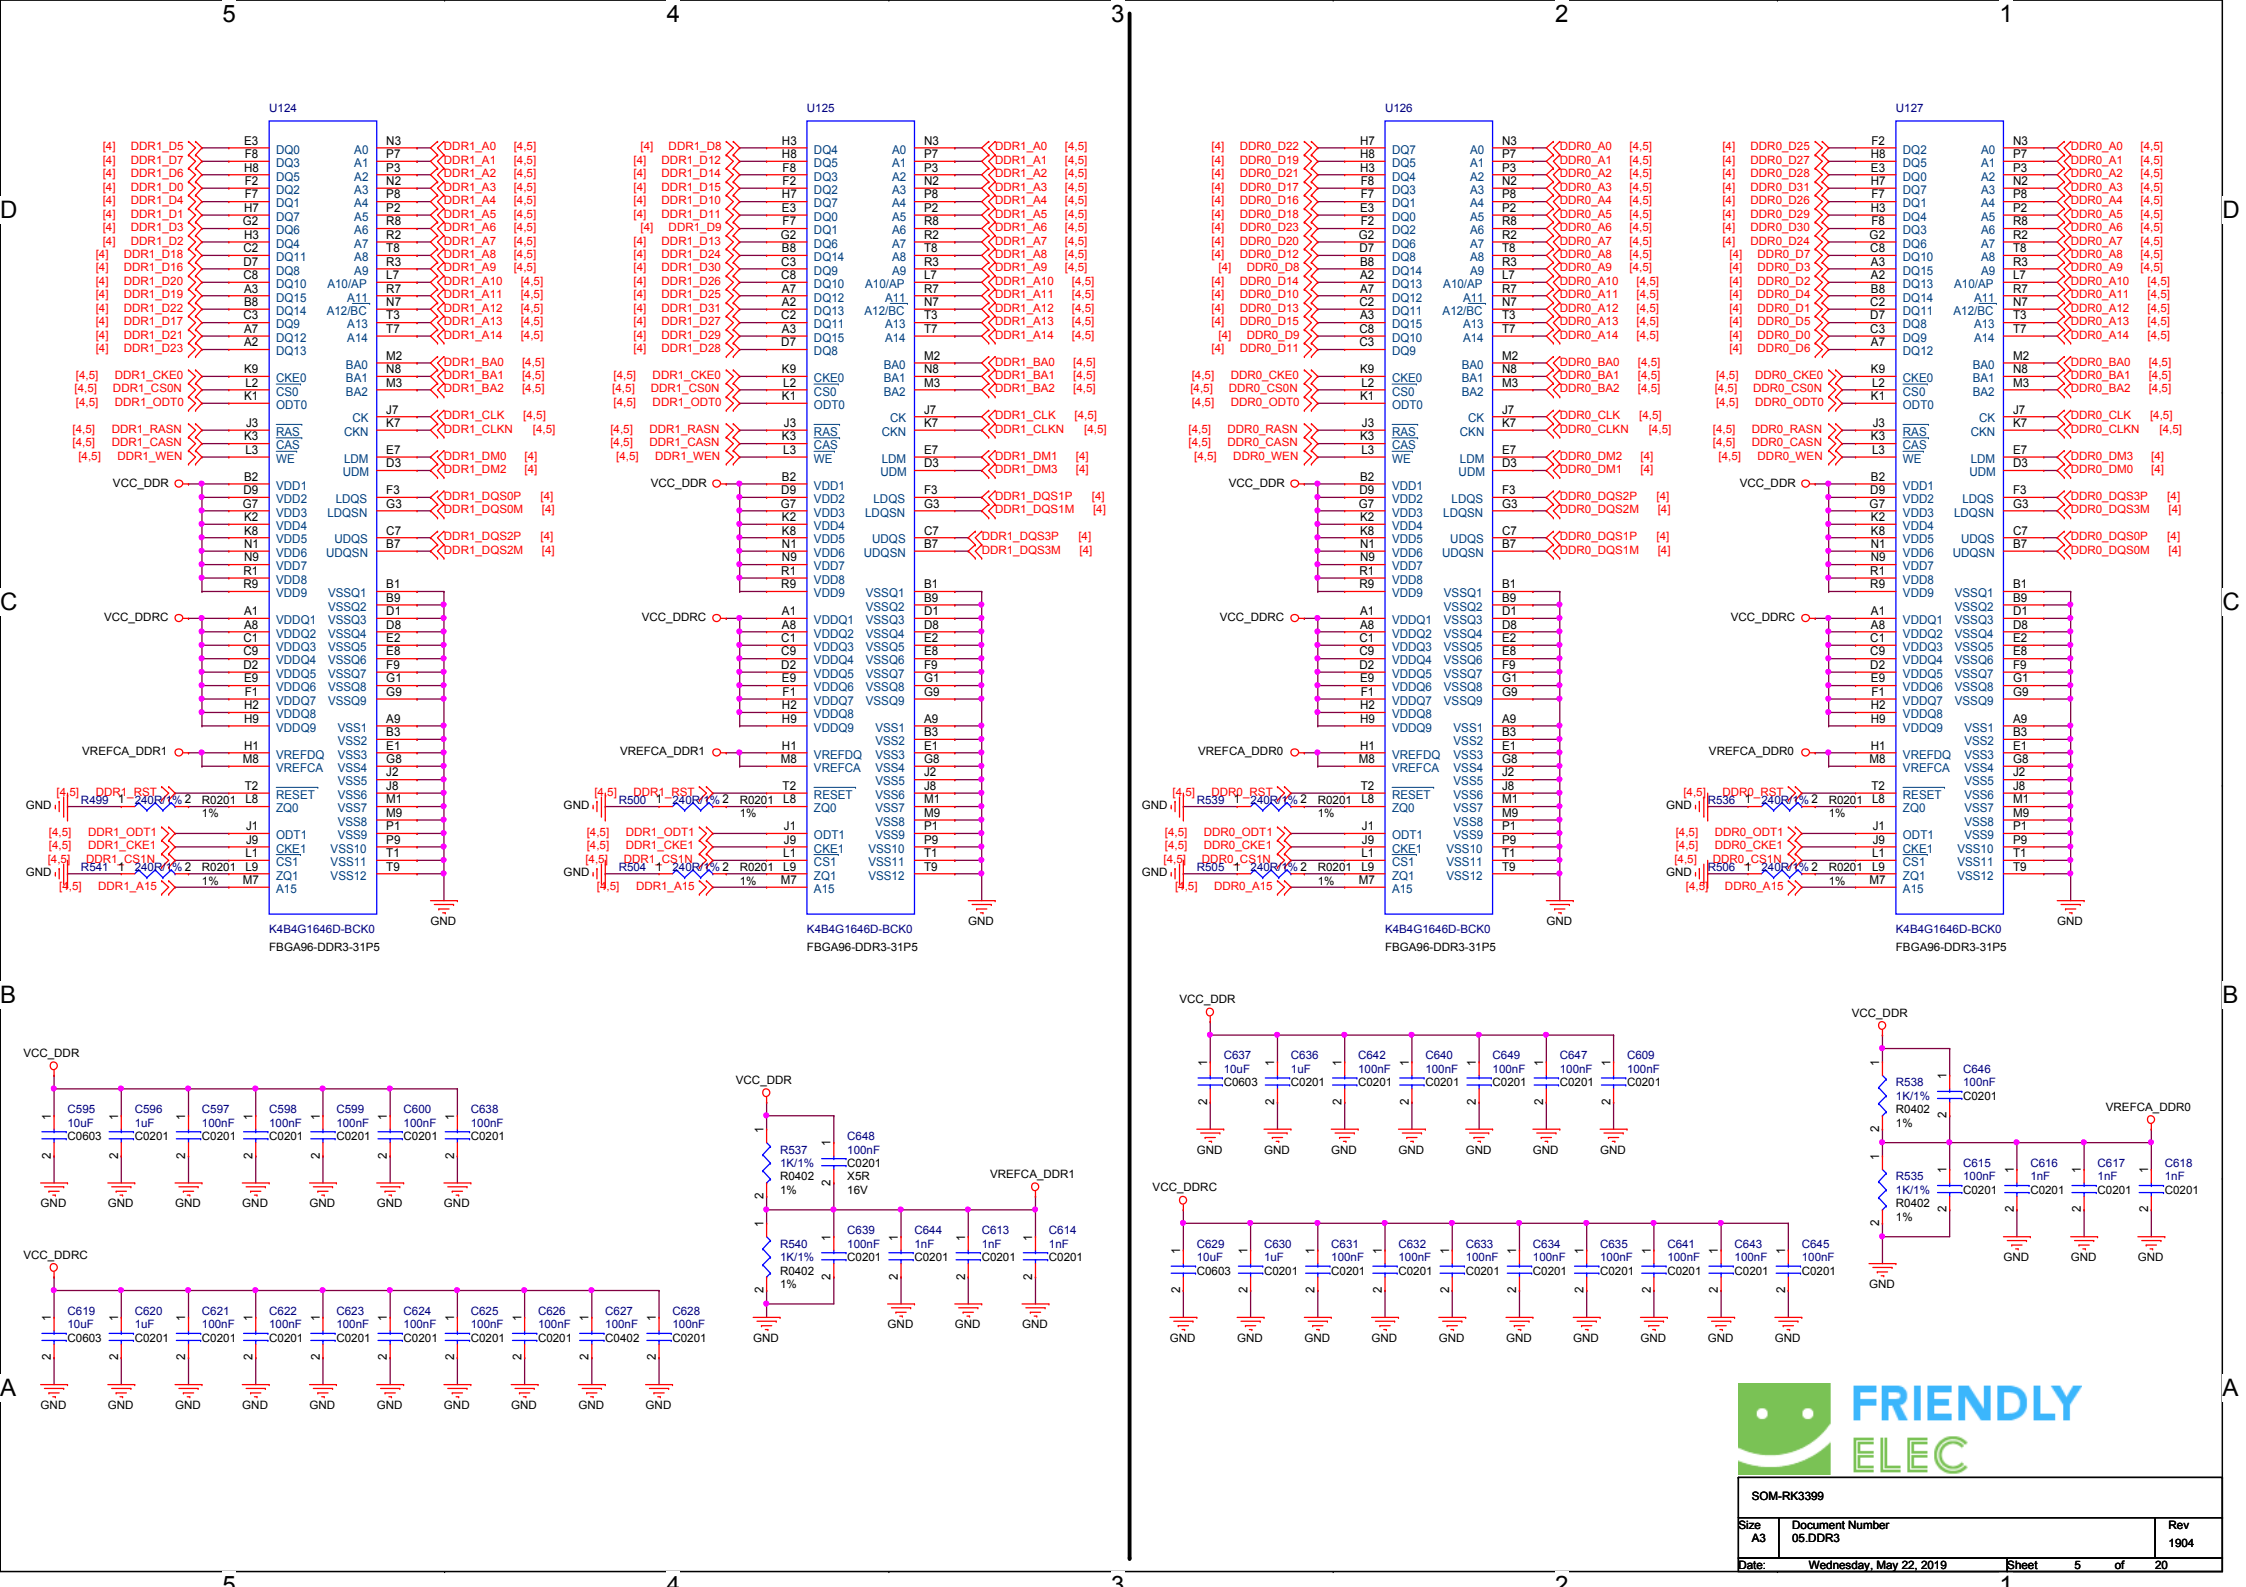

SOM-RK3399

Revision

1904 , First Release

SOM-RK3399		
Size	Document Number	Rev
A3	01.Title	1904
Date:	Wednesday, May 22, 2019	Sheet 1 of 20

SOM-RK3399		
Size A3	Document Number 02.RK3399 Power	Rev 1904
Date: Wednesday, May 22, 2019	Sheet 2 of 20	

SOM-RK3399		
Size	Document Number	Rev
A3	07.RK3399 Display Interface	1904
Date:	Wednesday, May 22, 2019	Sheet 7 of 20

RK3399

RK3399

RK3399

RK3399

SOM-RK3399

Size A3	Document Number 09.RK3399 USB/USIC Controller	Rev 1904
Date: Wednesday, May 22, 2019	Sheet 8	of 20

Over-temperature Protection

SOM-RK3399		
Size A3	Document Number 12.Power2-CPU/GPU/etc	Rev 1904
Date:	Wednesday, May 22, 2019	Sheet 12 of 20

WIFI/WIFI ac/BT MODULE