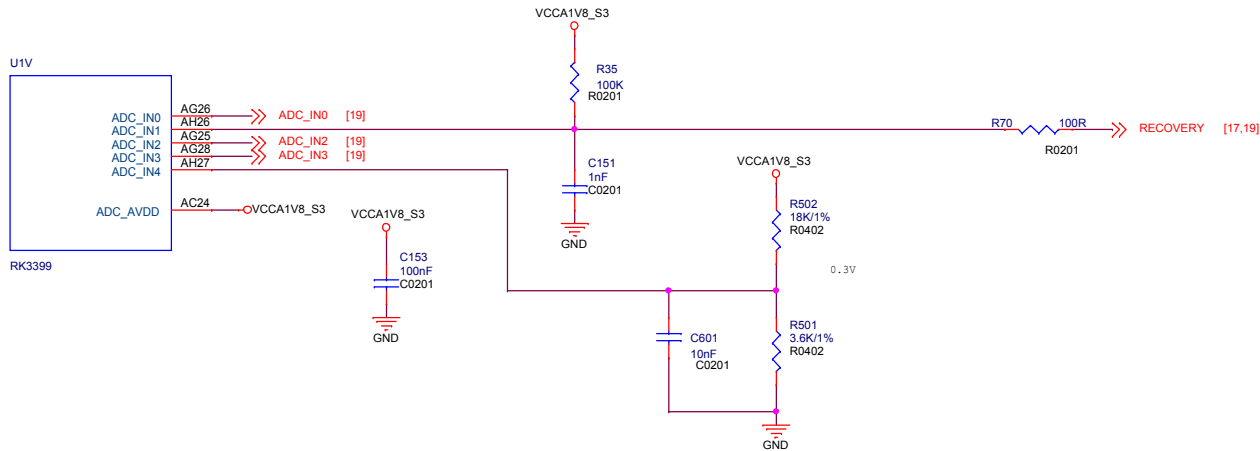

SOM-RK3399

Revision

1904 , First Release

SOM-RK3399		
Size	Document Number	Rev
A3	01.Title	1904
Date:	Wednesday, May 22, 2019	Sheet 1 of 20

SOM-RK3399		
Size A3	Document Number 02.RK3399 Power	Rev 1904
Date: Wednesday, May 22, 2019	Sheet 2 of 20	

SOM-RK3399		
Size	Document Number	Rev
A3	07.RK3399 Display Interface	1904
Date:	Wednesday, May 22, 2019	Sheet 7 of 20

RK3399

RK3399

RK3399

RK3399

SOM-RK3399

Size A3	Document Number 09.RK3399 USB/USIC Controller	Rev 1904
Date: Wednesday, May 22, 2019	Sheet 8	of 20

Over-temperature Protection

SOM-RK3399		
Size A3	Document Number 12.Power2-CPU/GPU/etc	Rev 1904
Date:	Wednesday, May 22, 2019	Sheet 12 of 20

WIFI/WIFI ac/BT MODULE