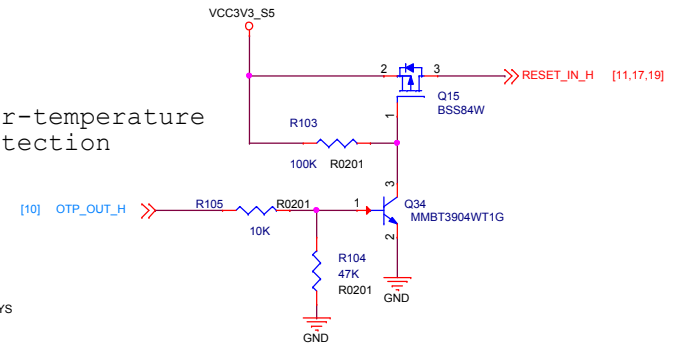

SOM-RK3399		
Size	Document Number	Rev
A3	07.RK3399 Display Interface	1904
Date:	Wednesday, May 22, 2019	Sheet 7 of 20

RK3399

RK3399

RK3399

RK3399

SOM-RK3399

Size A3	Document Number 09.RK3399 USB/USIC Controller	Rev 1904
Date: Wednesday, May 22, 2019	Sheet 8	of 20

Over-temperature Protection

SOM-RK3399		
Size A3	Document Number 12.Power2-CPU/GPU/etc	Rev 1904
Date:	Wednesday, May 22, 2019	Sheet 12 of 20

WIFI/WIFI ac/BT MODULE