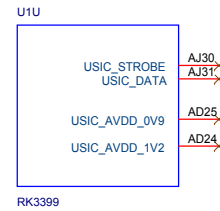

SOM-RK3399		
Size	Document Number	Rev
A3	07.RK3399 Display Interface	1904
Date:	Wednesday, May 22, 2019	Sheet 7 of 20

RK3399

RK3399

RK3399

RK3399

SOM-RK3399

Size A3	Document Number 09.RK3399 USB/USIC Controller	Rev 1904
Date: Wednesday, May 22, 2019	Sheet 8	of 20