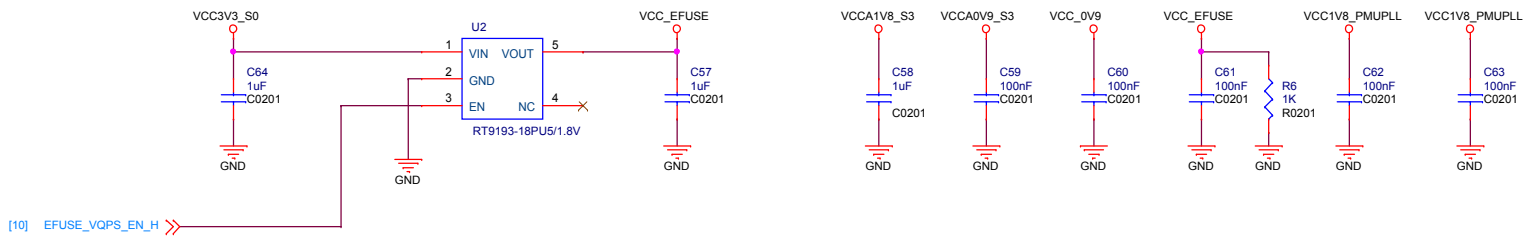

SOM-RK3399

Revision

1904 , First Release

SOM-RK3399		
Size	Document Number	Rev
A3	01.Title	1904
Date:	Wednesday, May 22, 2019	Sheet 1 of 20

SOM-RK3399		
Size A3	Document Number 02.RK3399 Power	Rev 1904
Date: Wednesday, May 22, 2019	Sheet 2 of 20	

SOM-RK3399		
Size	Document Number	Rev
A3	07.RK3399 Display Interface	1904
Date:	Wednesday, May 22, 2019	Sheet 7 of 20

RK3399

RK3399

RK3399

RK3399

SOM-RK3399

Size A3	Document Number 09.RK3399 USB/USIC Controller	Rev 1904
Date: Wednesday, May 22, 2019	Sheet 8	of 20

Over-temperature Protection

SOM-RK3399		
Size A3	Document Number 12.Power2-CPU/GPU/etc	Rev 1904
Date:	Wednesday, May 22, 2019	Sheet 12 of 20

WIFI/WIFI ac/BT MODULE