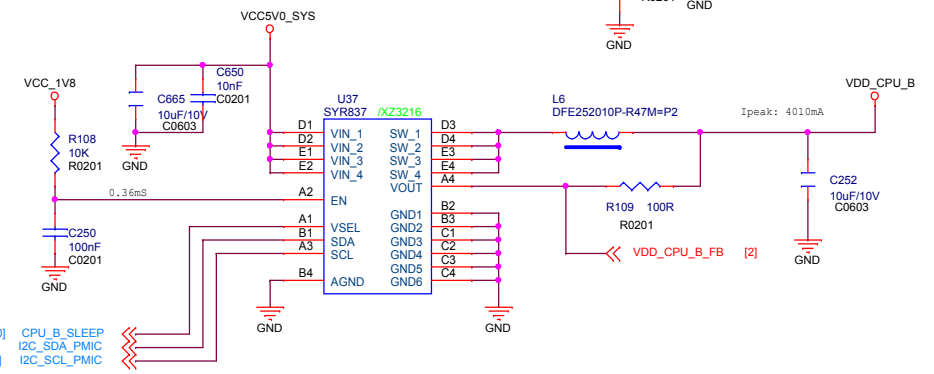

SOM-RK3399		
Size	Document Number	Rev
A3	07.RK3399 Display Interface	1904
Date:	Wednesday, May 22, 2019	Sheet 7 of 20

RK3399

RK3399

RK3399

RK3399

SOM-RK3399

Size A3	Document Number 09.RK3399 USB/USIC Controller	Rev 1904
Date: Wednesday, May 22, 2019	Sheet 8	of 20

Over-temperature Protection

SOM-RK3399		
Size A3	Document Number 12.Power2-CPU/GPU/etc	Rev 1904
Date:	Wednesday, May 22, 2019	Sheet 12 of 20

WIFI/WIFI ac/BT MODULE