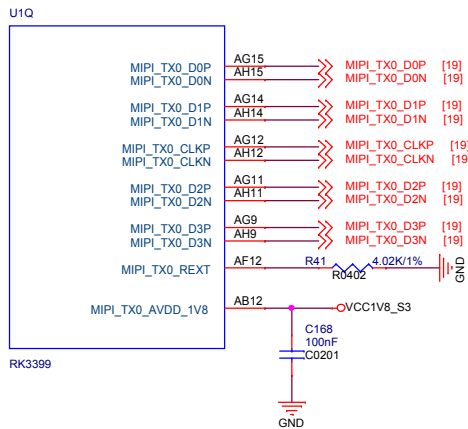

SOM-RK3399

Revision

1904 , First Release

SOM-RK3399		
Size	Document Number	Rev
A3	01.Title	1904
Date:	Wednesday, May 22, 2019	Sheet 1 of 20

SOM-RK3399		
Size A3	Document Number 02.RK3399 Power	Rev 1904
Date: Wednesday, May 22, 2019	Sheet 2 of 20	

SOM-RK3399		
Size	Document Number	Rev
A3	07.RK3399 Display Interface	1904
Date:	Wednesday, May 22, 2019	Sheet 7 of 20

RK3399

RK3399

RK3399

RK3399

SOM-RK3399

Size A3	Document Number 09.RK3399 USB/USIC Controller	Rev 1904
Date: Wednesday, May 22, 2019	Sheet 8	of 20