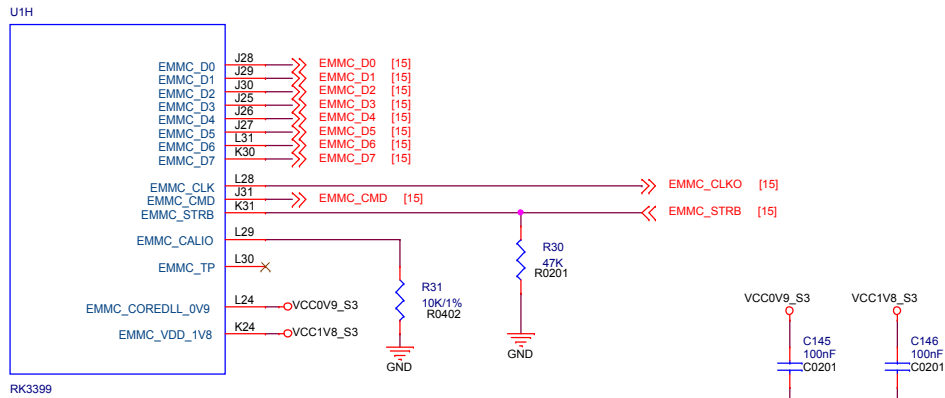

SOM-RK3399

Revision

1904 , First Release

SOM-RK3399		
Size	Document Number	Rev
A3	01.Title	1904
Date:	Wednesday, May 22, 2019	Sheet 1 of 20

SOM-RK3399		
Size A3	Document Number 02.RK3399 Power	Rev 1904
Date: Wednesday, May 22, 2019	Sheet 2 of 20	

SOM-RK3399		
Size	Document Number	Rev
A3	07.RK3399 Display Interface	1904
Date:	Wednesday, May 22, 2019	Sheet 7 of 20

RK3399

RK3399

RK3399

RK3399

SOM-RK3399

Size A3	Document Number 09.RK3399 USB/USIC Controller	Rev 1904
Date: Wednesday, May 22, 2019	Sheet 8	of 20

Over-temperature Protection

SOM-RK3399		
Size A3	Document Number 12.Power2-CPU/GPU/etc	Rev 1904
Date:	Wednesday, May 22, 2019	Sheet 12 of 20

WIFI/WIFI ac/BT MODULE