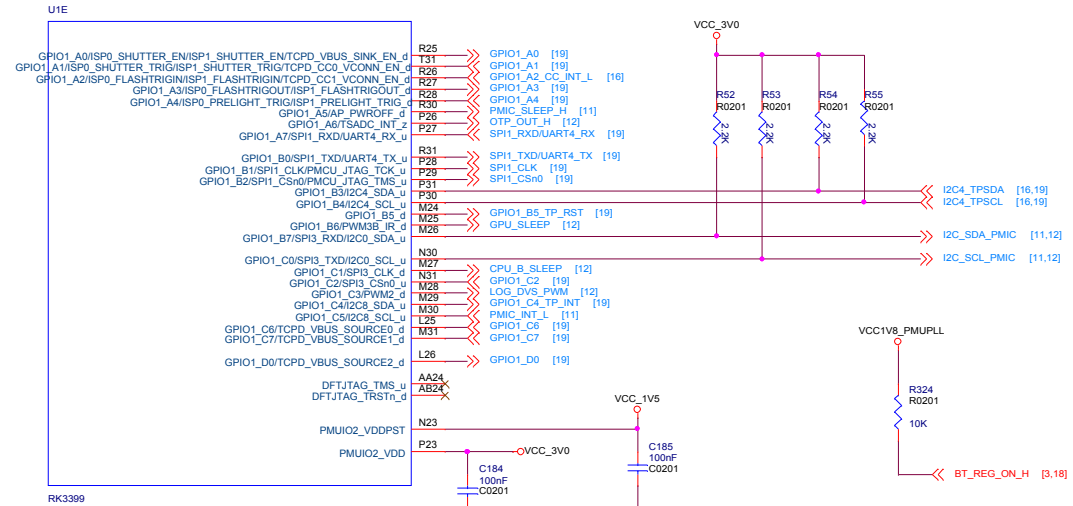

SOM-RK3399		
Size	Document Number	Rev
A3	07.RK3399 Display Interface	1904
Date:	Wednesday, May 22, 2019	Sheet 7 of 20

RK3399

RK3399

RK3399

RK3399

SOM-RK3399

Size A3	Document Number 09.RK3399 USB/USIC Controller	Rev 1904
Date: Wednesday, May 22, 2019	Sheet 8	of 20

Over-temperature Protection

SOM-RK3399		
Size A3	Document Number 12.Power2-CPU/GPU/etc	Rev 1904
Date:	Wednesday, May 22, 2019	Sheet 12 of 20

WIFI/WIFI ac/BT MODULE