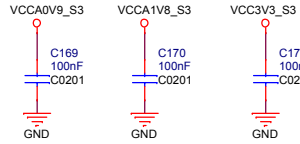

SOM-RK3399

Revision

1904 , First Release

SOM-RK3399		
Size	Document Number	Rev
A3	01.Title	1904
Date:	Wednesday, May 22, 2019	Sheet 1 of 20

SOM-RK3399		
Size A3	Document Number 02.RK3399 Power	Rev 1904
Date: Wednesday, May 22, 2019	Sheet 2 of 20	

SOM-RK3399		
Size	Document Number	Rev
A3	07.RK3399 Display Interface	1904
Date:	Wednesday, May 22, 2019	Sheet 7 of 20

RK3399

RK3399

RK3399

RK3399

SOM-RK3399

Size A3	Document Number 09.RK3399 USB/USIC Controller	Rev 1904
Date: Wednesday, May 22, 2019	Sheet 8	of 20