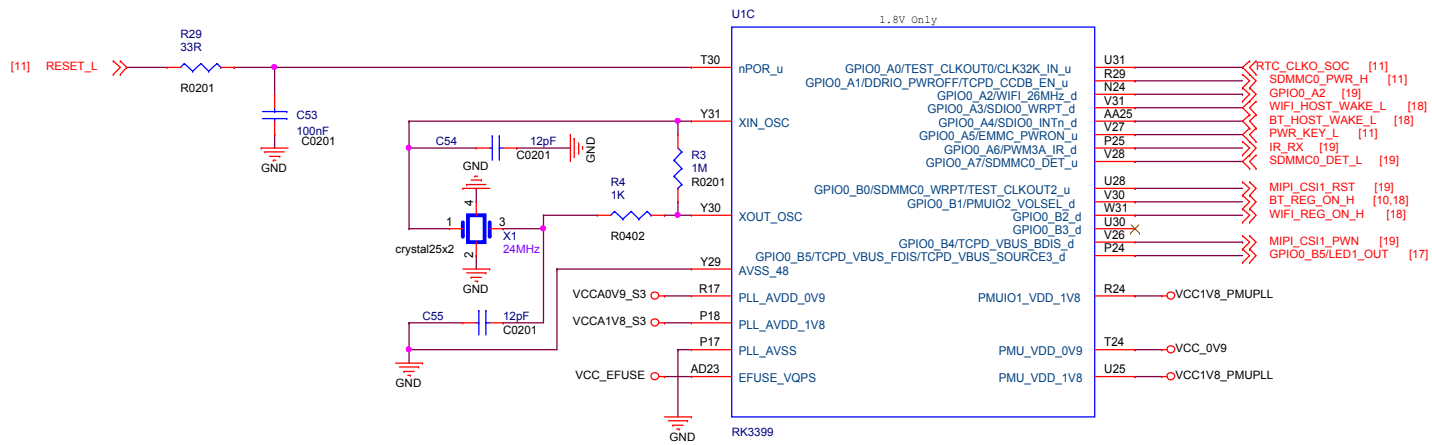

SOM-RK3399

Revision

1904 , First Release

SOM-RK3399		
Size	Document Number	Rev
A3	01.Title	1904
Date:	Wednesday, May 22, 2019	Sheet 1 of 20

SOM-RK3399		
Size A3	Document Number 02.RK3399 Power	Rev 1904
Date: Wednesday, May 22, 2019	Sheet 2 of 20	

SOM-RK3399		
Size	Document Number	Rev
A3	07.RK3399 Display Interface	1904
Date:	Wednesday, May 22, 2019	Sheet 7 of 20

RK3399

RK3399

RK3399

RK3399

SOM-RK3399

Size A3	Document Number 09.RK3399 USB/USIC Controller	Rev 1904
Date: Wednesday, May 22, 2019	Sheet 8	of 20

Over-temperature Protection

SOM-RK3399		
Size A3	Document Number 12.Power2-CPU/GPU/etc	Rev 1904
Date:	Wednesday, May 22, 2019	Sheet 12 of 20

WIFI/WIFI ac/BT MODULE