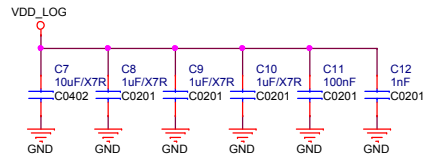

SOM-RK3399

Revision

1904 , First Release

SOM-RK3399		
Size	Document Number	Rev
A3	01.Title	1904
Date:	Wednesday, May 22, 2019	Sheet 1 of 20

SOM-RK3399		
Size A3	Document Number 02.RK3399 Power	Rev 1904
Date: Wednesday, May 22, 2019	Sheet 2 of 20	

SOM-RK3399		
Size	Document Number	Rev
A3	07.RK3399 Display Interface	1904
Date:	Wednesday, May 22, 2019	Sheet 7 of 20

RK3399

RK3399

RK3399

RK3399

SOM-RK3399

Size A3	Document Number 09.RK3399 USB/USIC Controller	Rev 1904
Date: Wednesday, May 22, 2019	Sheet 8	of 20