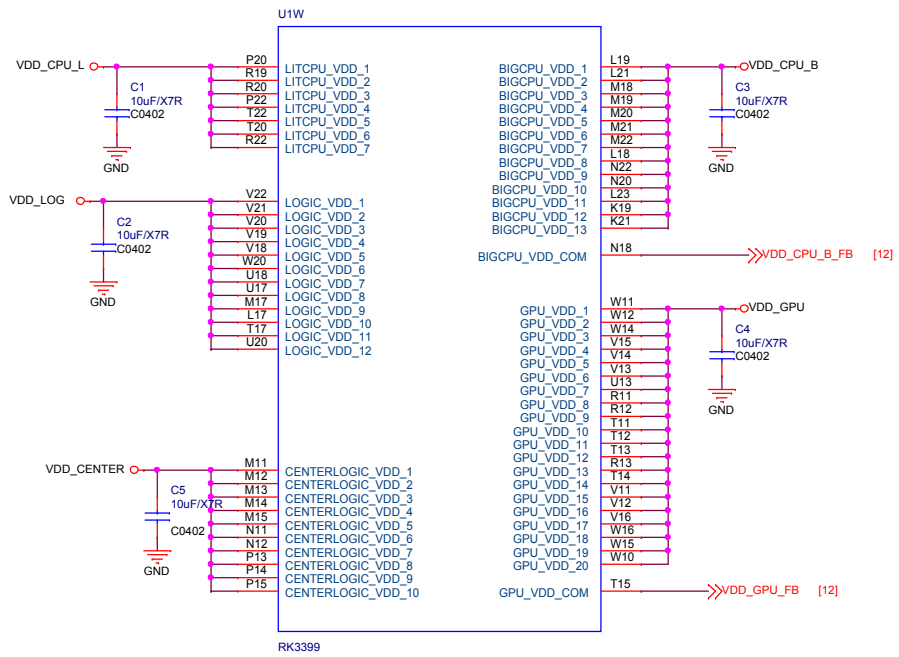

SOM-RK3399

Revision

1904 , First Release

SOM-RK3399		
Size	Document Number	Rev
A3	01.Title	1904
Date:	Wednesday, May 22, 2019	Sheet 1 of 20

SOM-RK3399		
Size A3	Document Number 02.RK3399 Power	Rev 1904
Date: Wednesday, May 22, 2019	Sheet 2 of 20	

SOM-RK3399		
Size	Document Number	Rev
A3	07.RK3399 Display Interface	1904
Date:	Wednesday, May 22, 2019	Sheet 7 of 20

RK3399

RK3399

RK3399

RK3399

SOM-RK3399

Size A3	Document Number 09.RK3399 USB/USIC Controller	Rev 1904
Date: Wednesday, May 22, 2019	Sheet 8	of 20

Over-temperature Protection

SOM-RK3399		
Size A3	Document Number 12.Power2-CPU/GPU/etc	Rev 1904
Date:	Wednesday, May 22, 2019	Sheet 12 of 20

WIFI/WIFI ac/BT MODULE