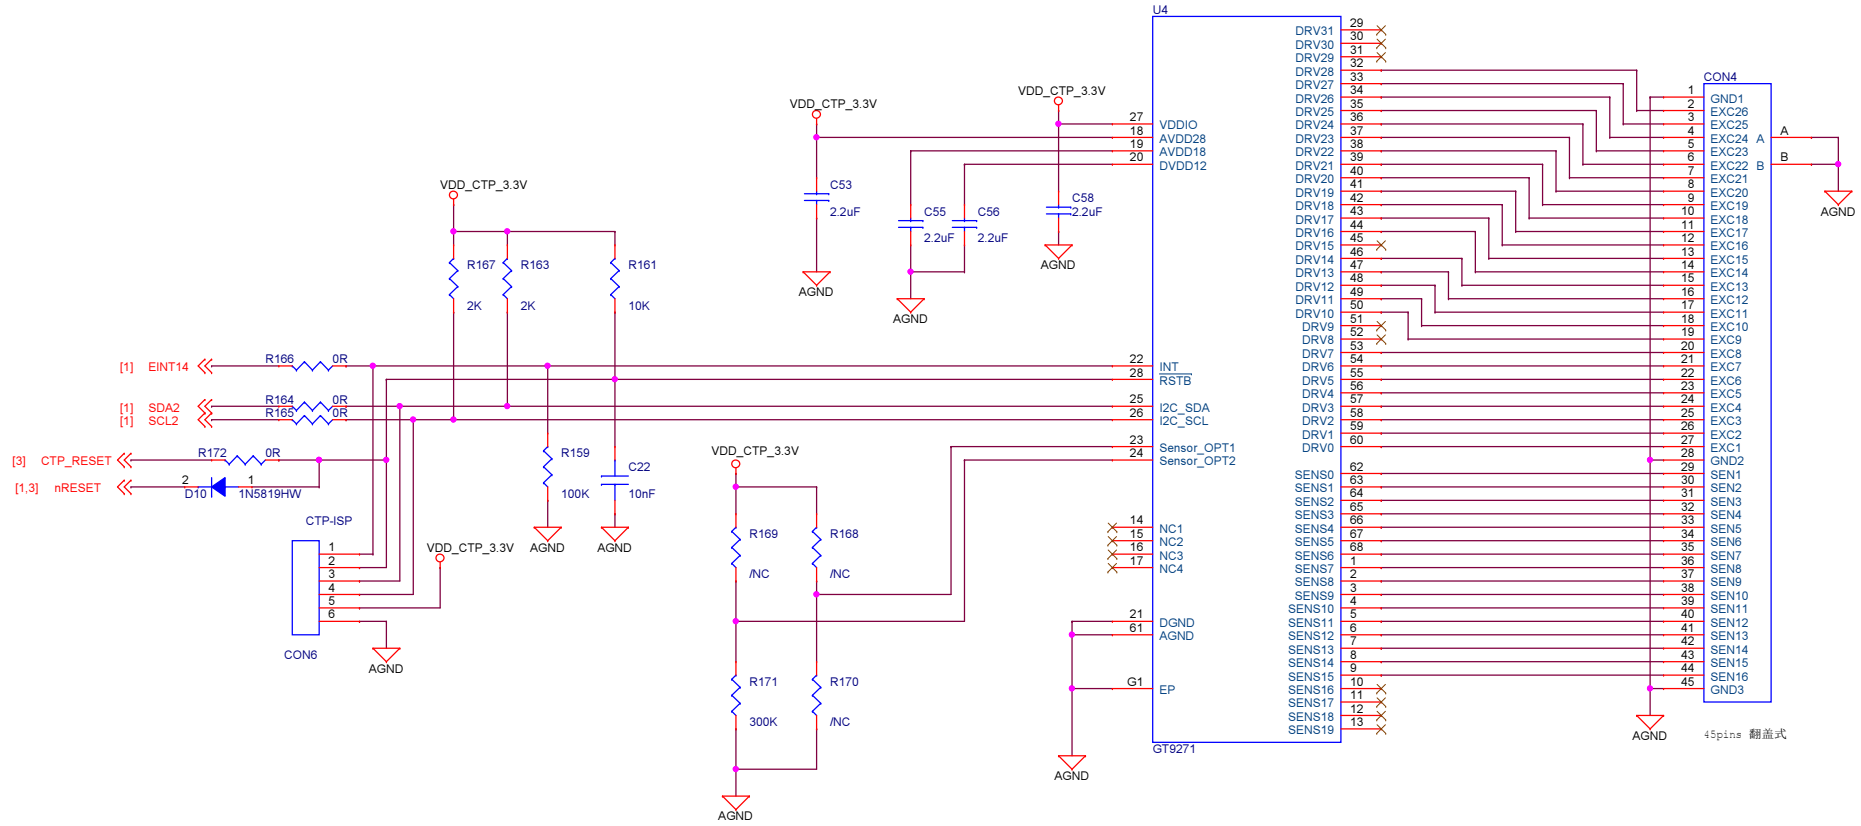

HD702		
Size A3	Document Number HD702	Rev 1610
Date: Wednesday, January 04, 2017	Sheet 1	of 3

HD702		
Size A3	Document Number HD702	Rev 1610
Date:	Wednesday, January 04, 2017	Sheet 2 of 3

HD702		
Size A3	Document Number HD702	Rev 1610
Date:	Wednesday, January 04, 2017	Sheet 3 of 3